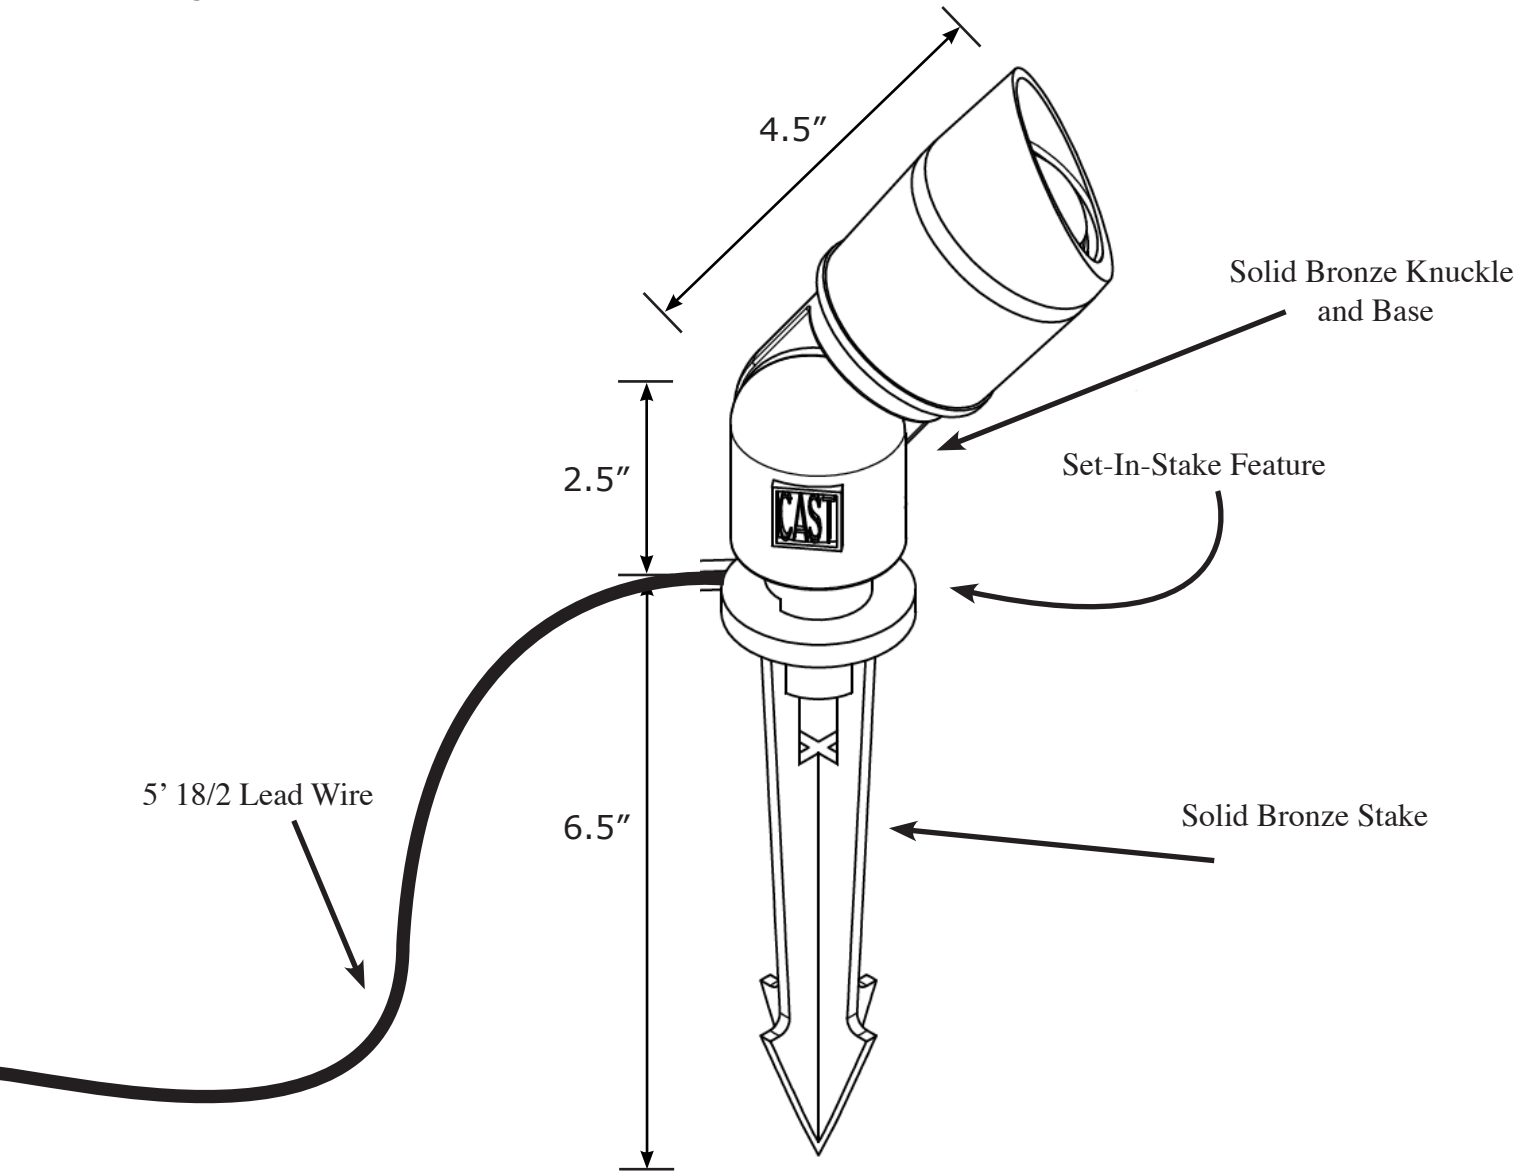

**CAST CRAFTSMAN Bronze Spot/Wash Light**

Project: \_\_\_\_\_ Date: \_\_\_\_\_  
 Fixture Type: \_\_\_\_\_ Quantity: \_\_\_\_\_  
 Specifier: \_\_\_\_\_

Drawing not to scale

Plan Symbol: **C**

**Notes**

- Same CAST Quality as the Impressionist and Classic Series with fixed beam angles and lumen output.

**Five High Quality Options**

- ☐ CCSL10536B - 36° Beam Angle, 105 Lm
- ☐ CCSL18336B - 36° Beam Angle, 183 Lm
- ☐ CCSL18354B - 54° Beam Angle, 183 Lm
- ☐ CCSL25036B - 36° Beam Angle, 250 Lm
- ☐ CCW270B - 120° Beam Angle, 270 Lm