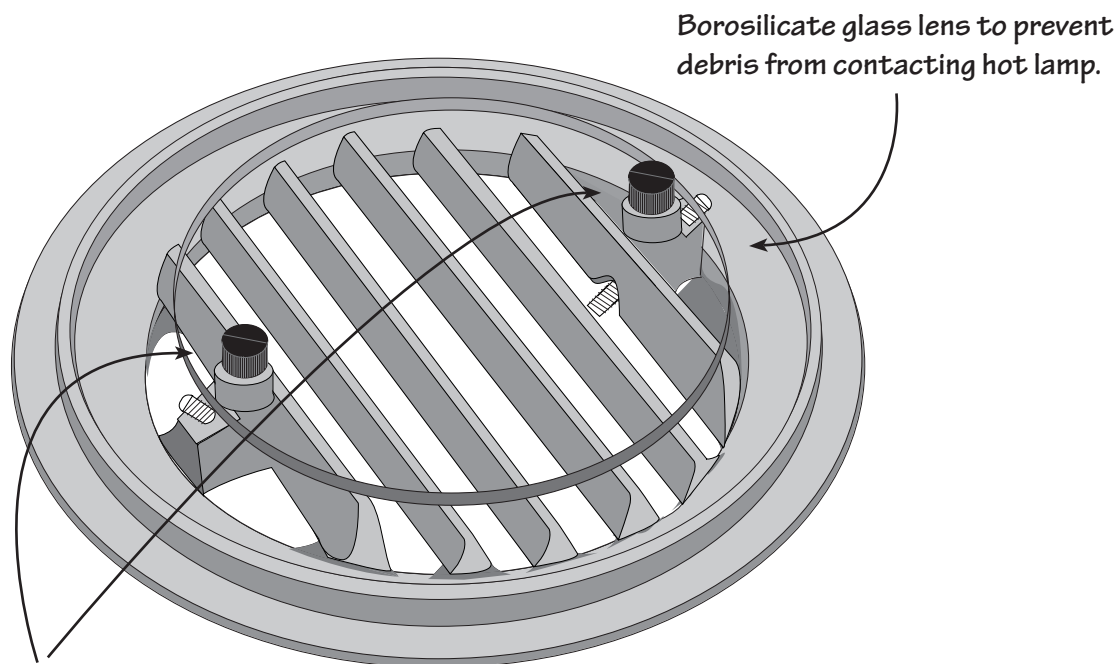

CAST WELL LIGHT LENS FOR GRATE – CWLGLENS

Project: _____ Date: _____

Accessory for Fixture Model No.: _____ Quantity: _____

Specifier: _____

Drawing not to scale

Borosilicate glass lens to prevent debris from contacting hot lamp.

Stainless steel thumb screws (included) to secure glass to grate.

LENS OPTIONS

- ✘ Lens for grate (CWLGLENS) (this item)