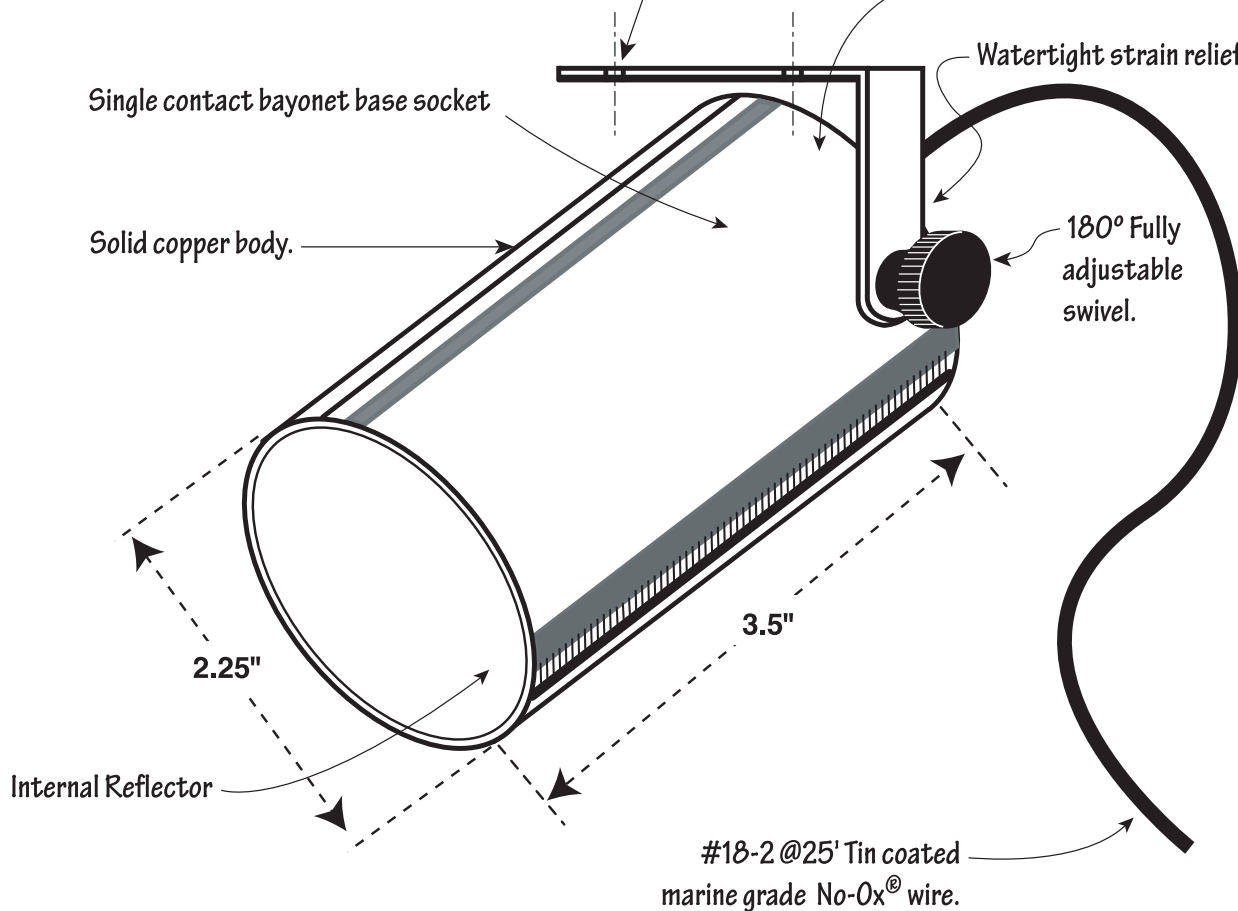

**CAST NICHE LIGHT – CNL1CB**

Project: \_\_\_\_\_ Date: \_\_\_\_\_  
 Fixture Type: \_\_\_\_\_ Quantity: \_\_\_\_\_  
 Specifier: \_\_\_\_\_

Drawing not to scale

Must operate lamp between 10.5 -12.0 volts. Optimal range is 10.8 to 11.3. Check voltage with digital multi-meter.

Screw holes. Use stainless mounting hardware suitable for the application.

All 88-6-3-2 solid bronze base.

Watertight strain relief.

Single contact bayonet base socket

Solid copper body.

180° Fully adjustable swivel.

**Notes**

Plan Symbol:

- Requires Bayonet-Mount Single-Contact Lamp (included-20W; max. rating-35W)
- Downward orientation only
- Refer to product installation sheet prior to installation