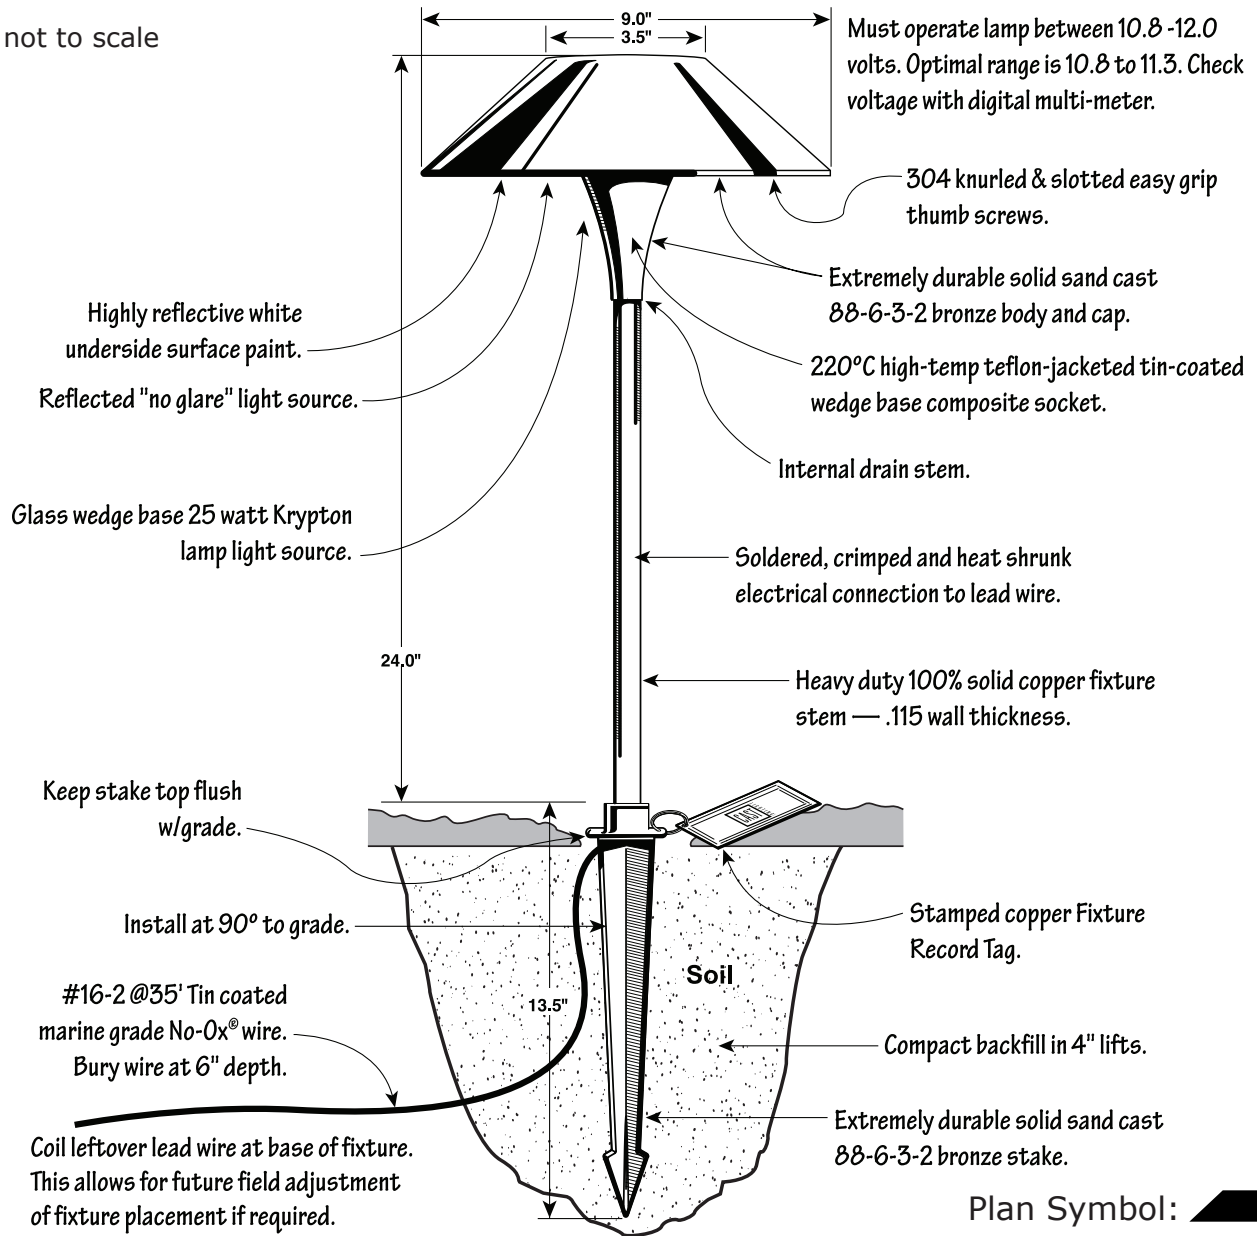

CAST INSIGNIA SERIES LARGE CHINA HAT AREA/PATH LIGHT – CISX2CB

Project: _____ Date: _____
 Fixture Type: _____ Quantity: _____
 Specifier: _____
 Custom Embossed Art: _____

Drawing not to scale

Plan Symbol:

Notes

- Requires S8 Wedge Base Lamp (incl. – 25 w)
- Max. lamp rating 35 watts
- Typical spacing 12' to 15'
- Use Sprinkler Shield (CSPRS) if needed
- Refer to product installation sheet prior to installation

MOUNTING OPTIONS

- Mounting Canopy (CFM1CB)
- Standard Mounting Stake (CMS1CB)
- Long Mounting Stake (CLMS1CB) (incl.)
- Heavy Duty Mounting Stake (CHMS1CB)
- Replacement Stem (XCBPSTEM_____)
- Telescopic Stem (CWTR_____)