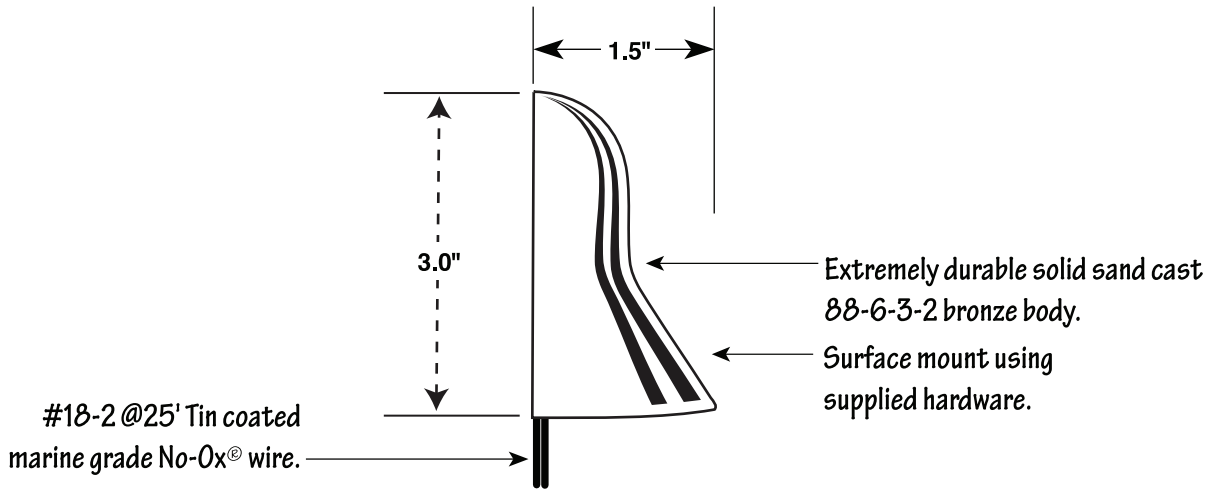

CAST SAVANNAH DECK LIGHT – CDL2CB

Project: _____ Date: _____
Fixture Type: _____ Quantity: _____
Specifier: _____

Drawing not to scale

Must operate lamp between 10.8 -12.0 volts. Optimal range is 10.8 to 11.3V. Check voltage with digital multi-meter.

Plan Symbol: 

Notes

- Requires T-5 Wedge Base Lamp (included-12W; max. rating-20W)
- Typical spacing 6' to 10'
- Downward orientation only
- Refer to product installation sheet prior to installation