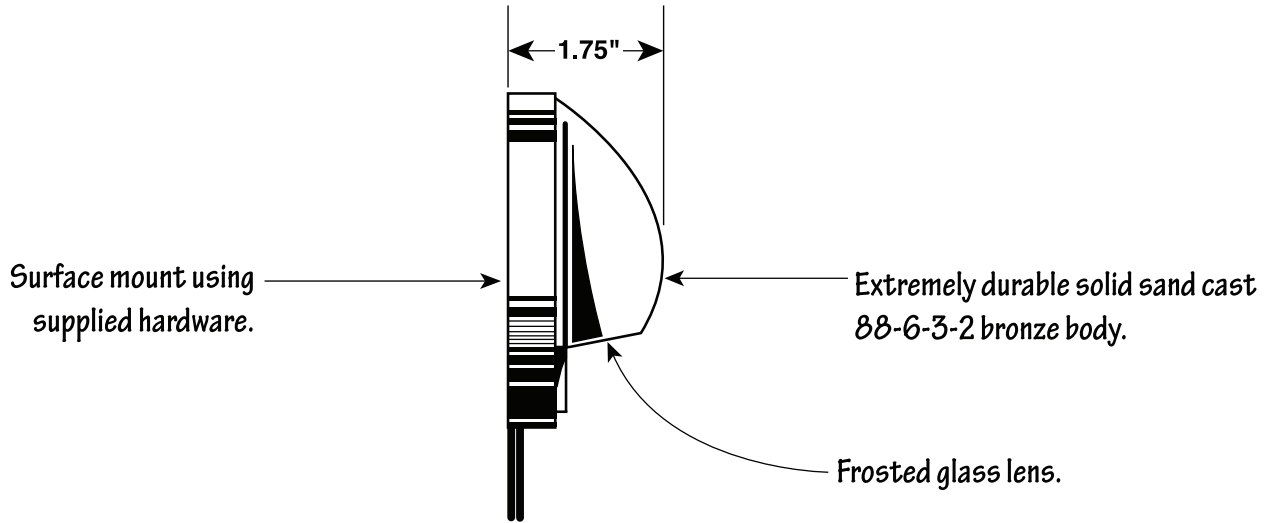

CAST DECK LIGHT – CDL1CB

Project: _____ Date: _____
Fixture Type: _____ Quantity: _____
Specifier: _____

Drawing not to scale

Must operate lamp between 10.8 -12.0 volts. Optimal range is 10.8 to 11.3V. Check voltage with digital multi-meter.

Plan Symbol:

Notes

- Requires Bayonet-Mount Single-Contact Lamp (included-10W; max. rating-10W)
- Typical spacing 6' to 10'
- Downward and horizontal orientation allowed
- Refer to product installation sheet prior to installation