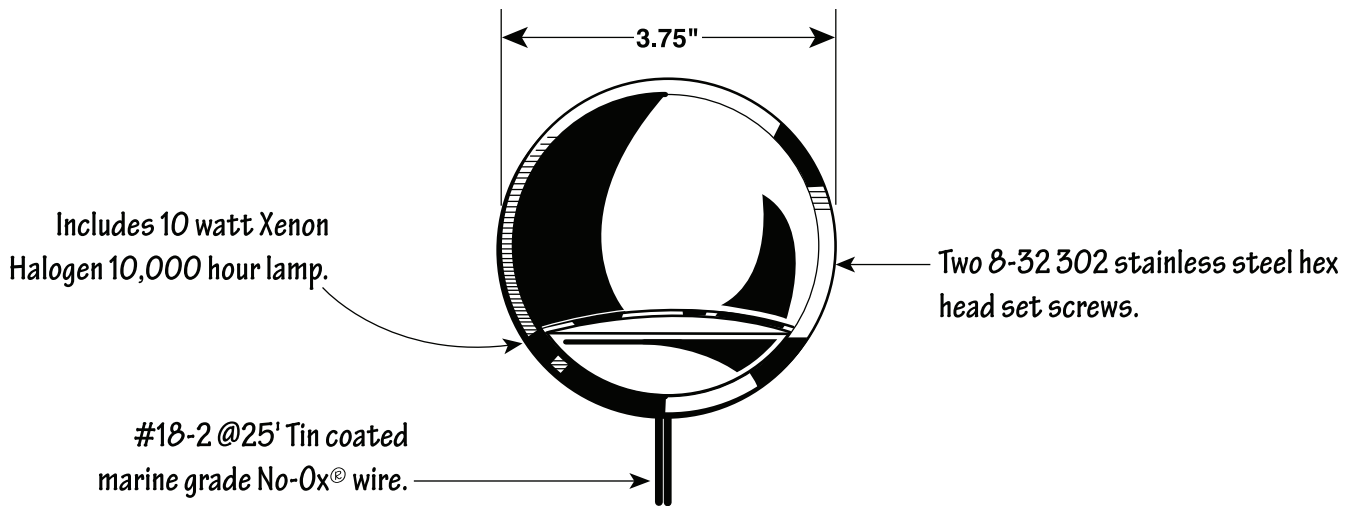

CAST DECK LIGHT – CDL1CB

Project: _____ Date: _____
Fixture Type: _____ Quantity: _____
Specifier: _____

Drawing not to scale

Must operate lamp between 10.8 -12.0 volts. Optimal range is 10.8 to 11.3V. Check voltage with digital multi-meter.

Plan Symbol:

Notes

- Requires Bayonet-Mount Single-Contact Lamp (included-10W; max. rating-10W)
- Typical spacing 6' to 10'
- Downward and horizontal orientation allowed
- Refer to product installation sheet prior to installation