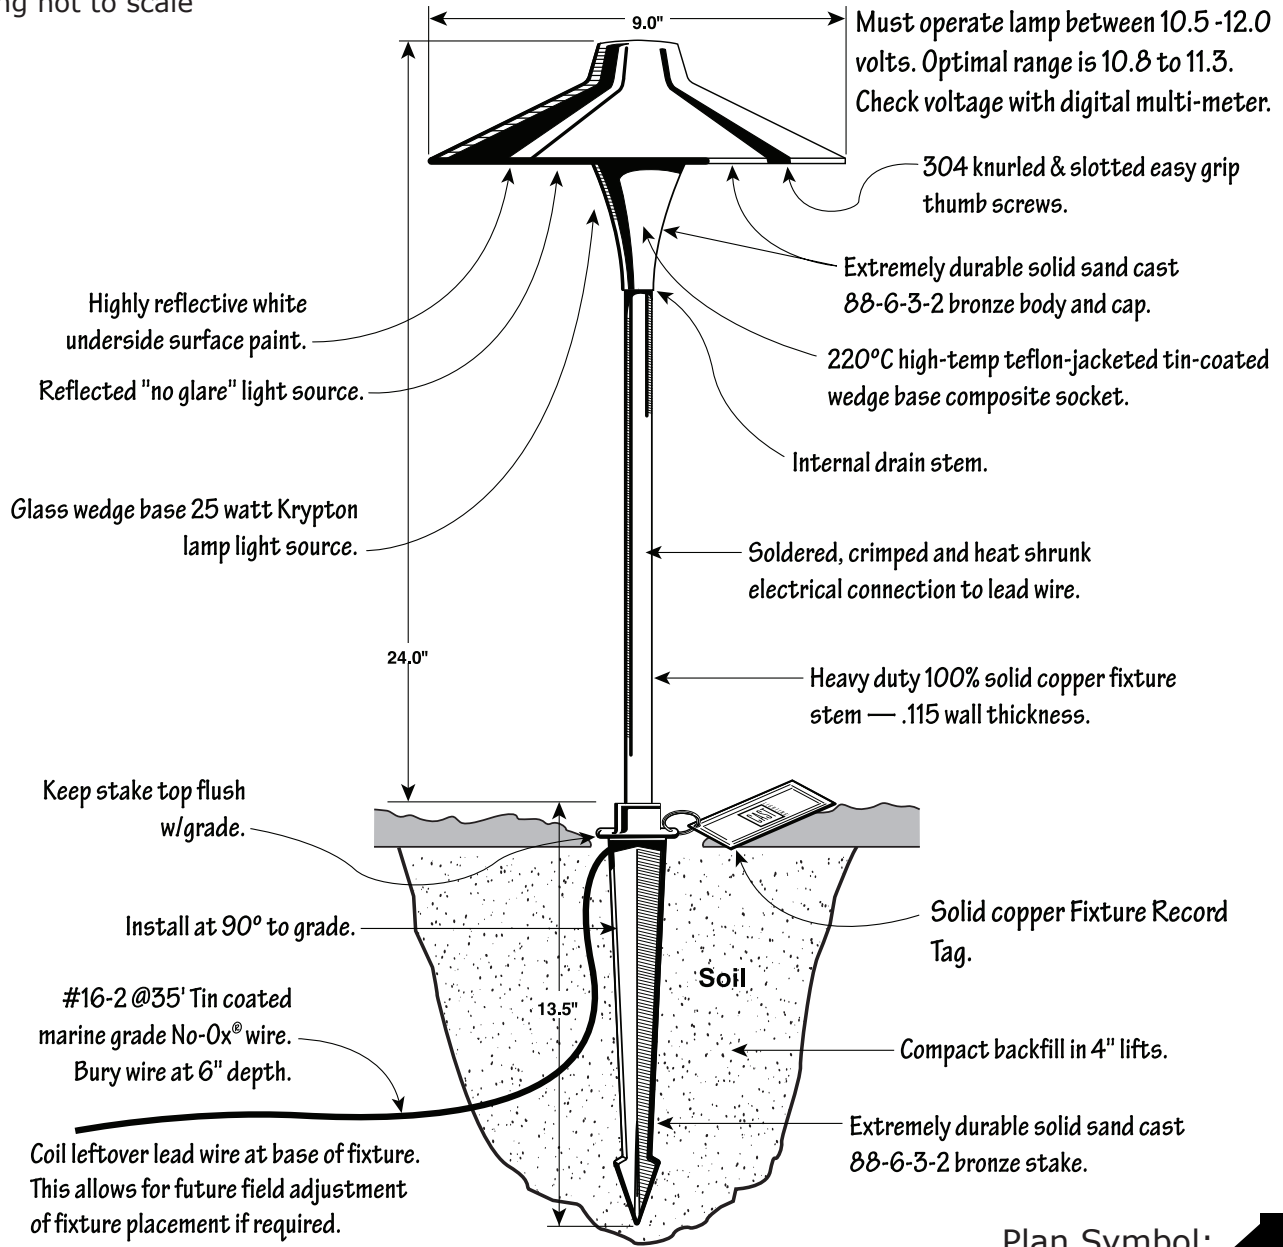

**CAST LARGE CHINA HAT AREA/PATH LIGHT – CCH2CB**

Project: \_\_\_\_\_ Date: \_\_\_\_\_  
 Fixture Type: \_\_\_\_\_ Quantity: \_\_\_\_\_  
 Specifier: \_\_\_\_\_

Drawing not to scale

Plan Symbol:

**Notes**

- Requires S8 Wedge Base Lamp (incl. – 25 w)
- Max. lamp rating 35 watts
- Typical spacing 12' to 15'
- Use Sprinkler Shield (CSPRS) if needed
- Refer to product installation sheet prior to installation

**MOUNTING OPTIONS**

- Mounting Canopy (CFM1CB)
- Standard Mounting Stake (CMS1CB)
- Long Mounting Stake (CLMS1CB) (incl.)
- Heavy Duty Mounting Stake (CHMS1CB)
- Replacement Stem (XCBPSTEM\_\_\_\_\_)
- Telescopic Stem (CWTR\_\_\_\_\_)