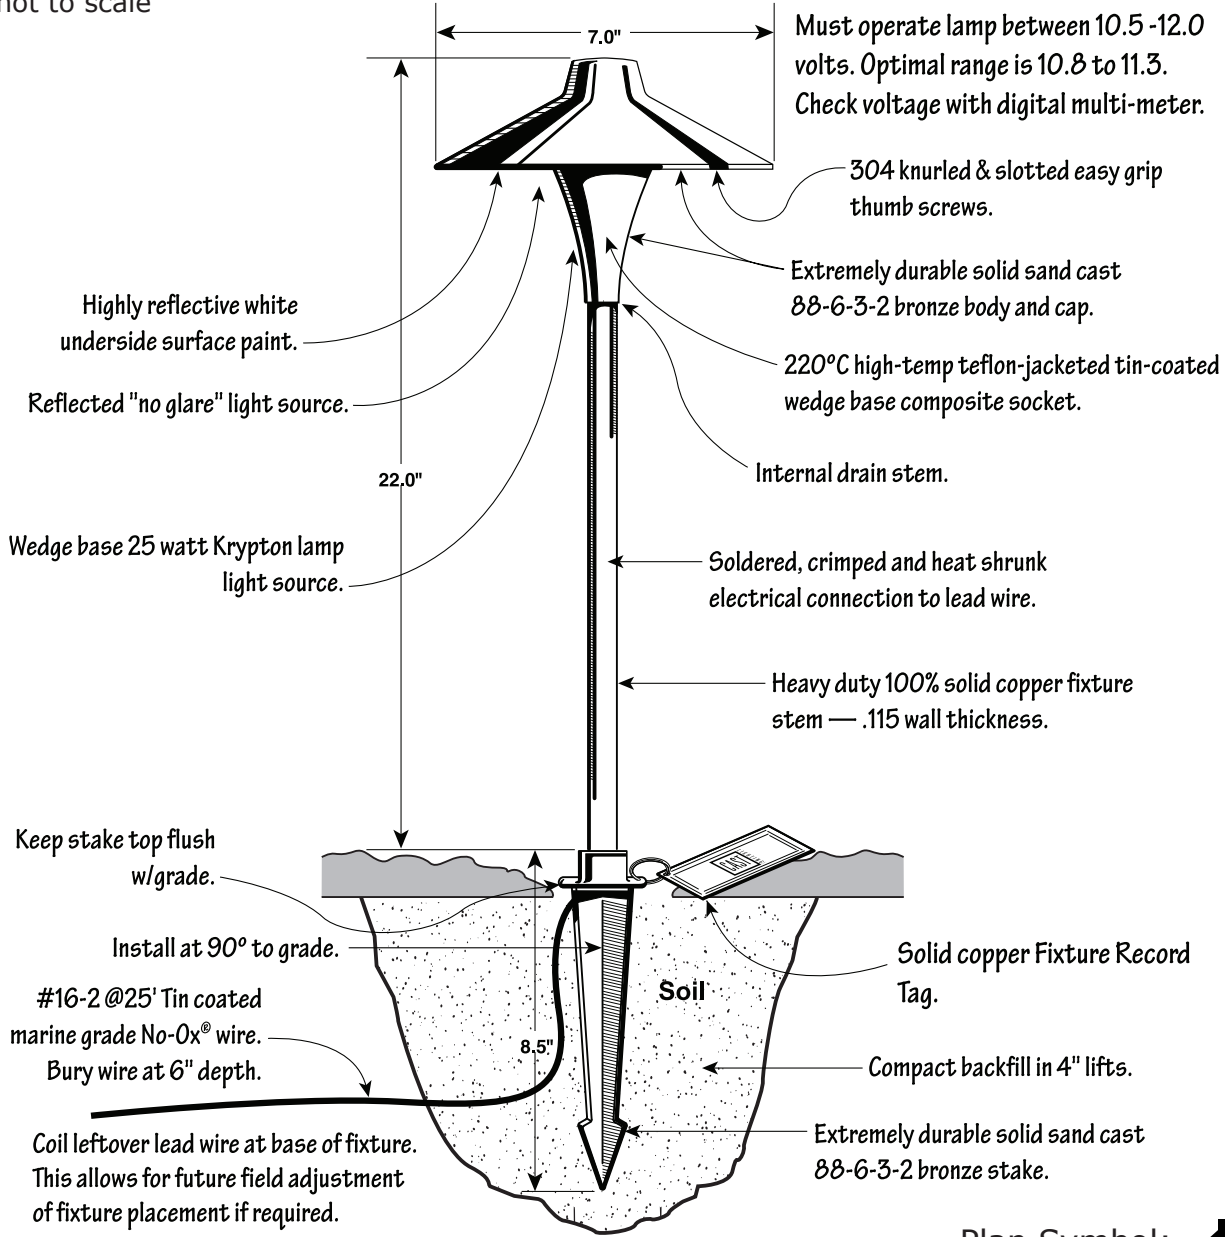

**CAST SMALL CHINA HAT AREA/PATH LIGHT – CCH1CB**

Project: \_\_\_\_\_ Date: \_\_\_\_\_  
 Fixture Type: \_\_\_\_\_ Quantity: \_\_\_\_\_  
 Specifier: \_\_\_\_\_

Drawing not to scale

Must operate lamp between 10.5 -12.0 volts. Optimal range is 10.8 to 11.3. Check voltage with digital multi-meter.

Plan Symbol:

**Notes**

- Requires S8 Wedge Base Lamp (incl. – 25 w)
- Max. lamp rating 35 watts
- Typical spacing 10' to 15'
- Use Sprinkler Shield (CSPRS) if needed
- Refer to product installation sheet prior to installation

**MOUNTING OPTIONS**

- Mounting Canopy (CFM1CB)
- Standard Mounting Stake (CMS1CB) (incl.)
- Long Mounting Stake (CLMS1CB)
- Heavy Duty Mounting Stake (CHMS1CB)
- Replacement Stem (XCBPSTEM\_\_\_\_\_)
- Telescopic Stem (CWTR\_\_\_\_\_)