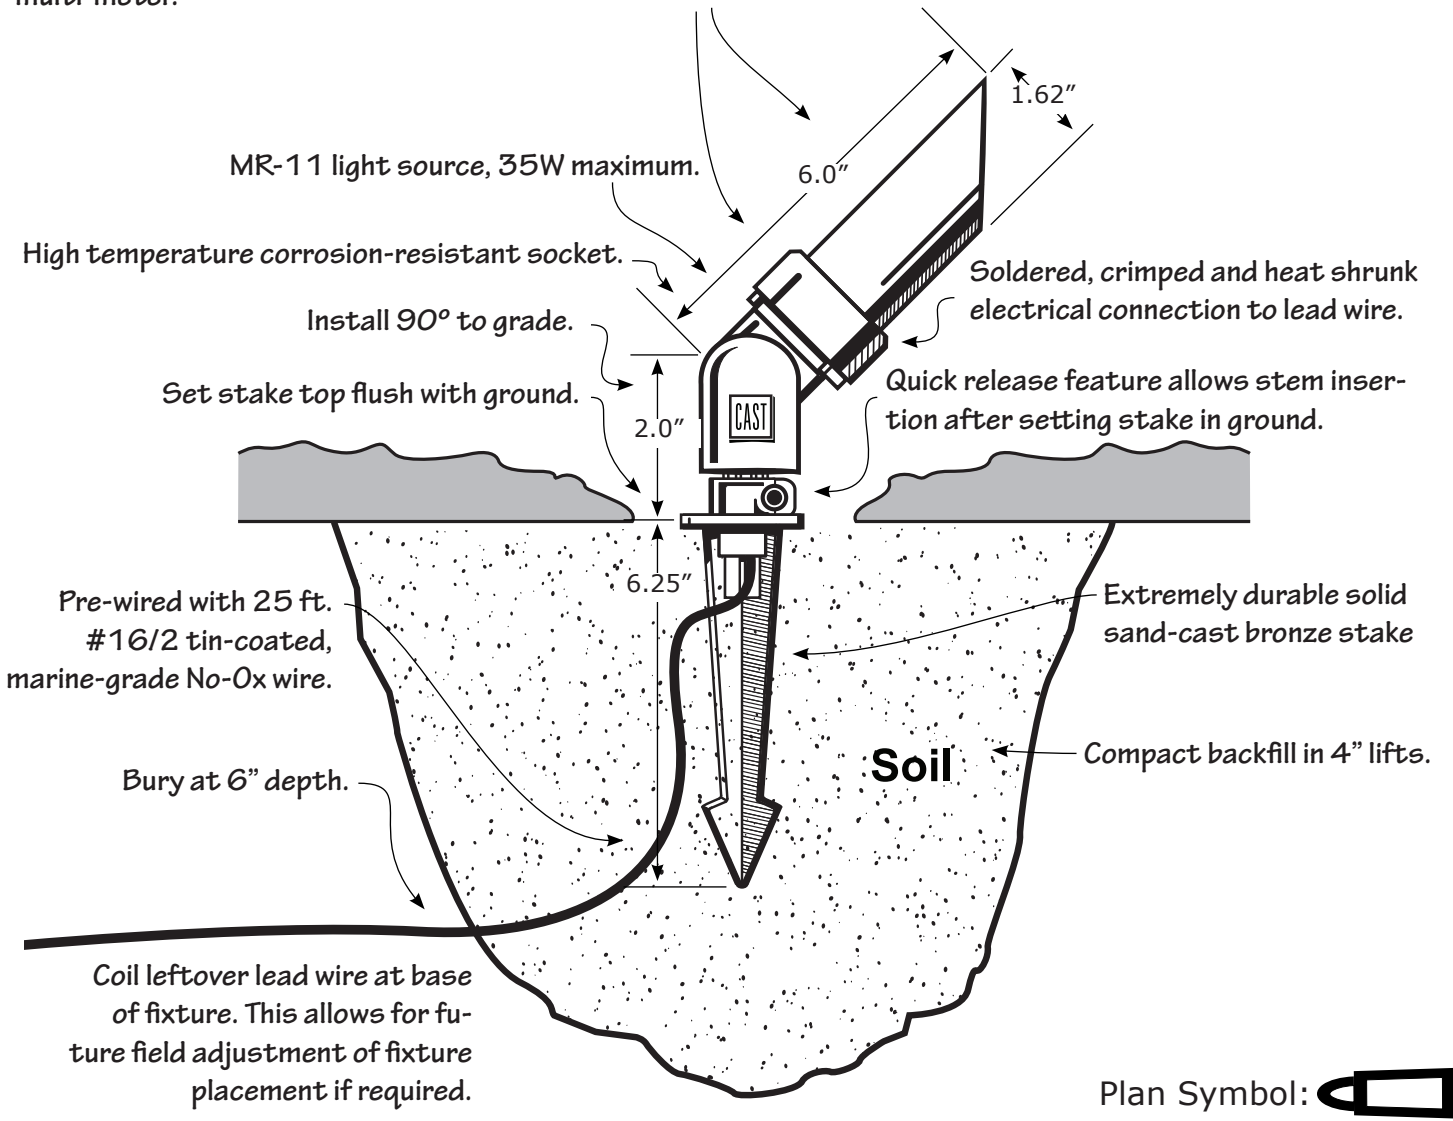

**CAST MR-11 BULLET LIGHT – CBL5CB**

Project: \_\_\_\_\_ Date: \_\_\_\_\_  
 Fixture Type: \_\_\_\_\_ Quantity: \_\_\_\_\_  
 Specifier: \_\_\_\_\_

Drawing not to scale

Optimal voltage is 10.8 to 11.3 volts. Check voltage with digital multi-meter.

Extremely durable solid sand-cast bronze body and copper shroud.

Plan Symbol:

**Notes**

- Requires MR-11 (not included)
- Max. lamp rating 35 watts
- Use only covered MR-11 lamps
- Orient upwards unless protected from rain
- Refer to product installation sheet prior to installation

**MOUNTING OPTIONS**

- ✘ Small Mounting Stake (CMS5CB) (incl)
- ☐ MR-11 Mounting Canopy (XCBPTMC2)

**LENS OPTIONS**

- ☐ Optical Spread Lens (COSL11)
- ☐ Optical Linear Spread Lens (COLL11)
- ☐ Optical Frosted Lens (COFL11)
- ☐ Hexcell Louver (CXL2)