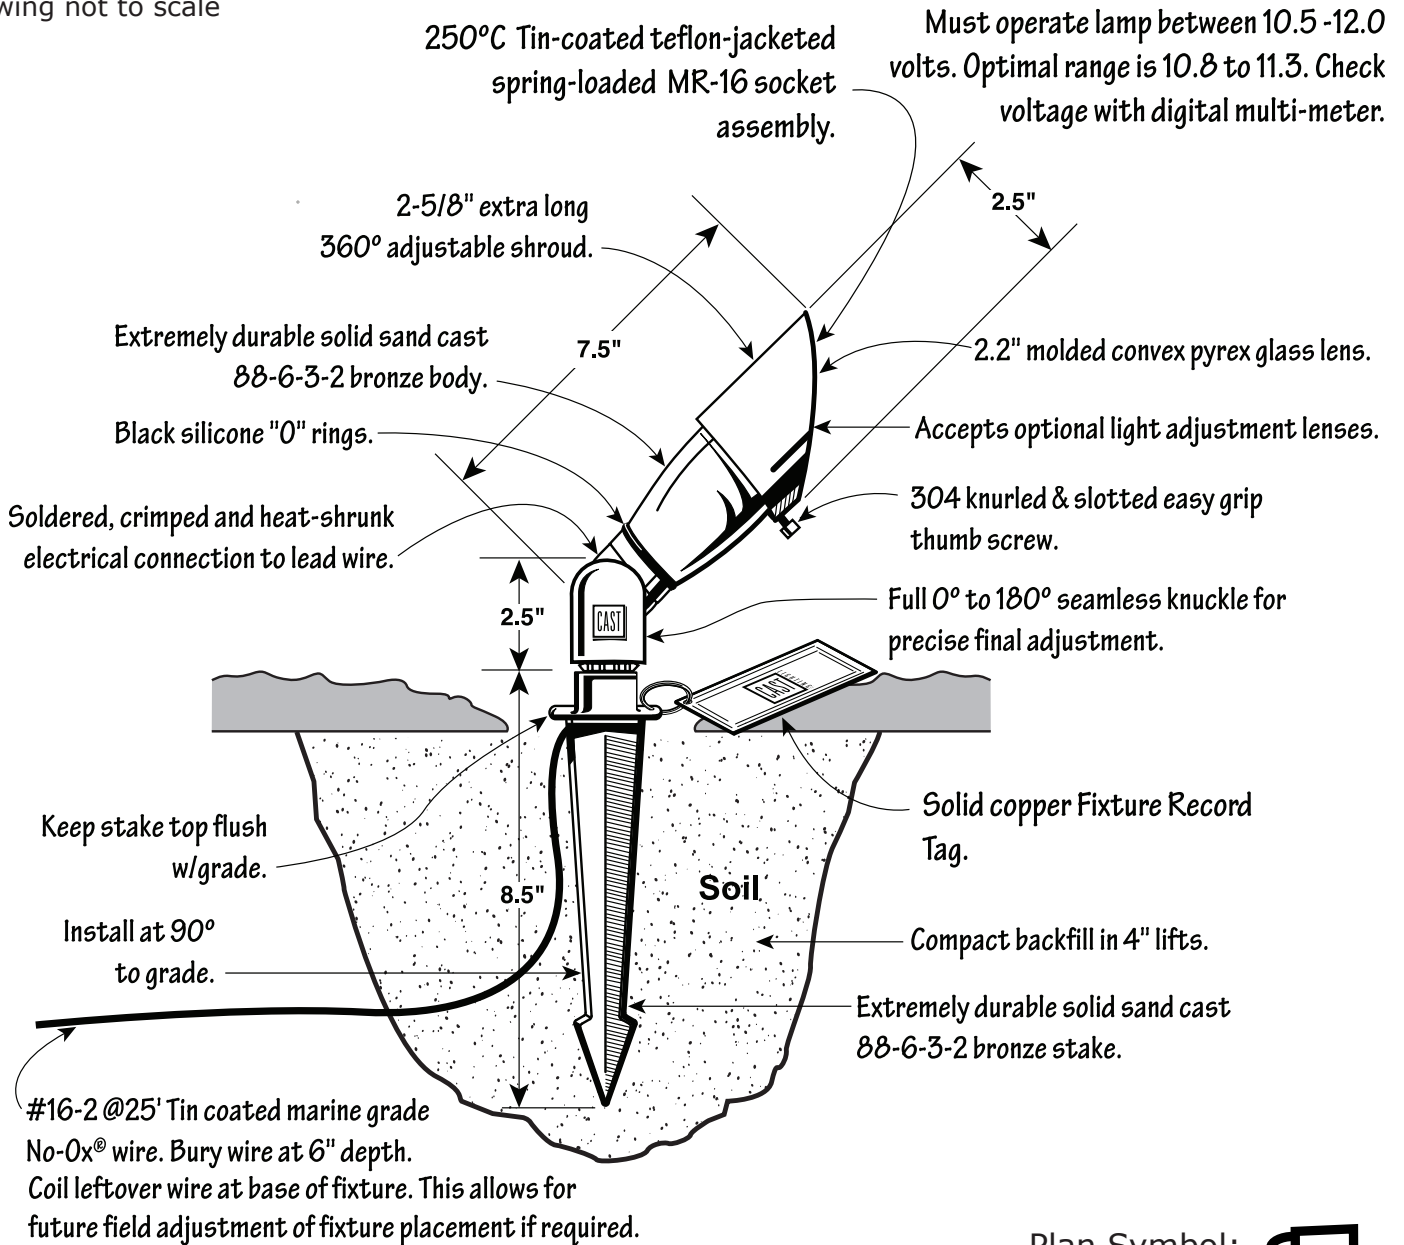

CAST MR-16 BULLET LIGHT – CBL1CB

Project: _____ Date: _____
 Fixture Type: _____ Quantity: _____
 Specifier: _____

Drawing not to scale

Plan Symbol:

Notes

- Requires MR-16 (not included)
- Max. lamp rating 50 watts
- Orient facing upwards only
- Do not mount in trees (use CCTL1C)
- Refer to product installation sheet prior to installation

MOUNTING OPTIONS

- Mounting Canopy (CFM1CB)
- Standard Mounting Stake (CMS1CB) (incl.)
- Long Mounting Stake (CLMS1CB)
- Heavy Duty Mounting Stake (CHMS1CB)
- Stem/Riser (CBFR_____)
- Telescopic Stem/Riser (CBTR_____)

LENS OPTIONS

- Optical Spread Lens (COSL)
- Optical Linear Spread Lens (COLL)
- Optical Frosted Lens (COFL)
- Hexcell Louver (CXL1)