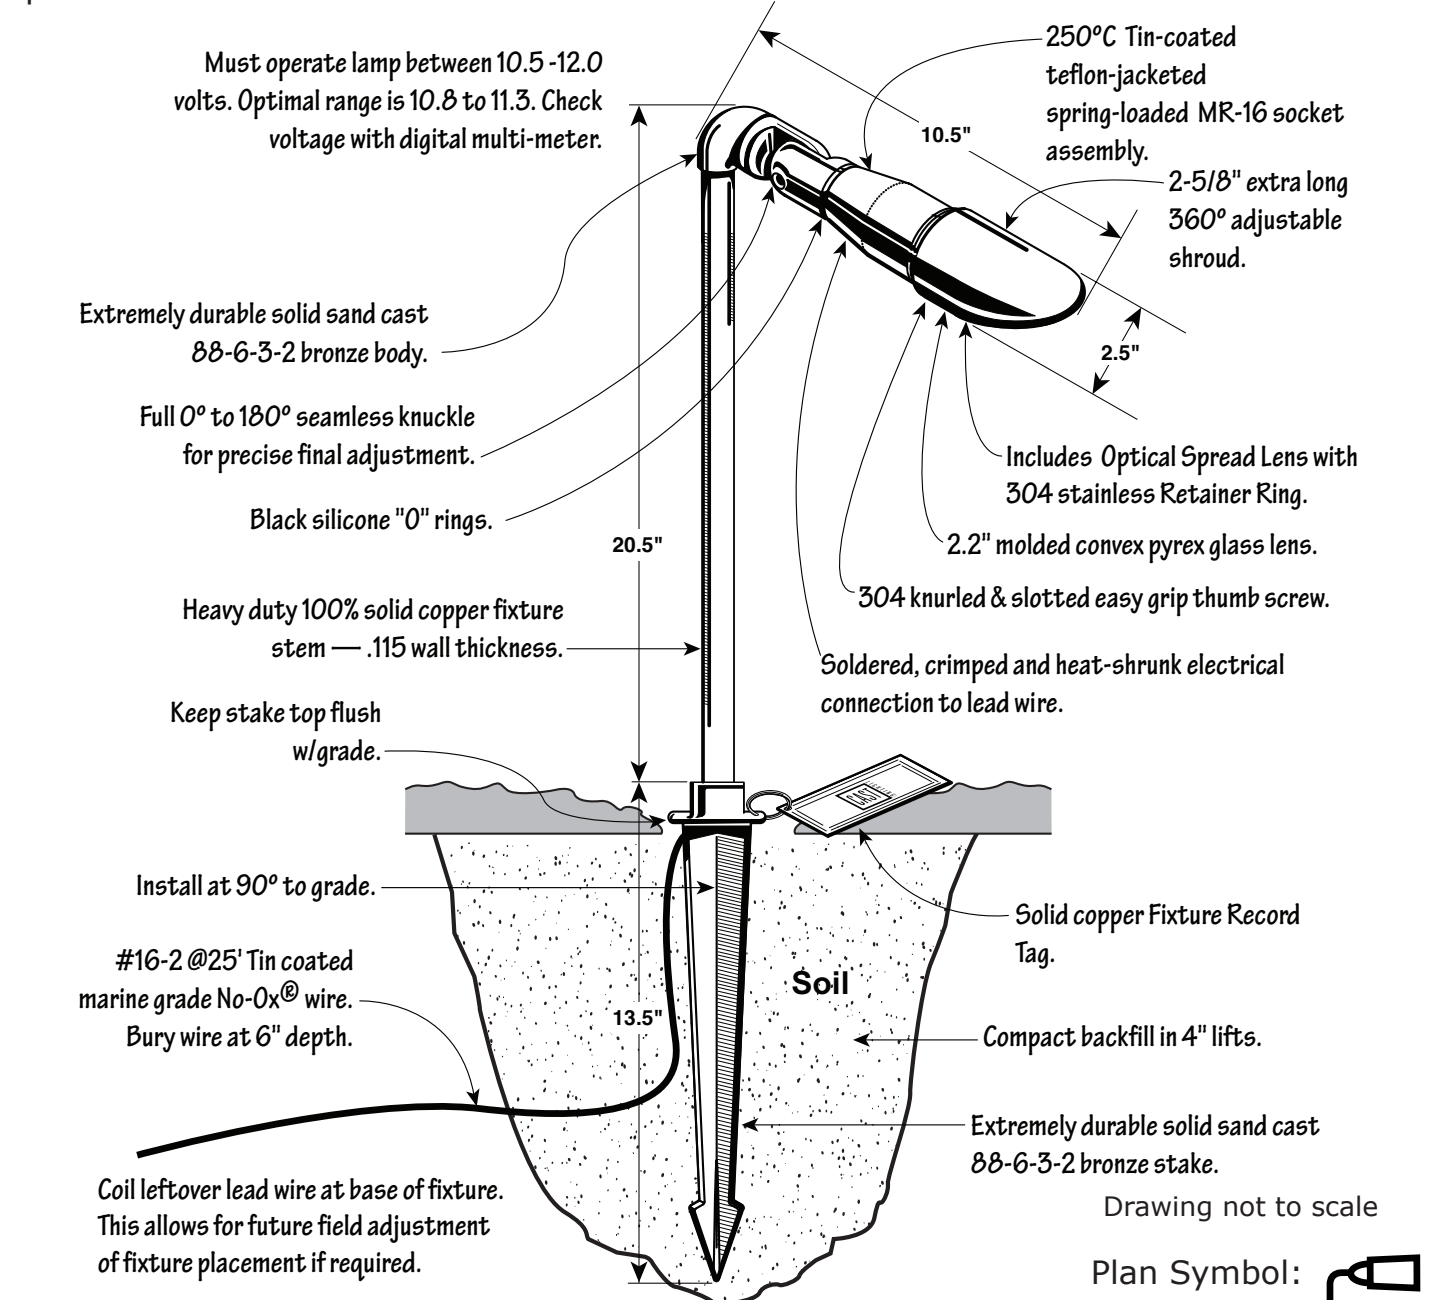

CAST MR-16 BULLET AREA LIGHT – CBAL1CB

Project: _____ Date: _____
 Fixture Type: _____ Quantity: _____
 Specifier: _____

Notes

- Requires MR-16 (not included)
- Max. lamp rating 50 watts
- Use only covered MR-16 lamps
- Typical spacing 15' to 20'
- Refer to product installation sheet prior to installation

MOUNTING OPTIONS

- Mounting Canopy (CFM1CB)
- Standard Mounting Stake (CMS1CB)
- Long Mounting Stake (CLMS1CB) (incl.)
- Heavy Duty Mounting Stake (CHMS1CB)
- Replacement Stem (XCBPSTEM_____)
- Telescopic Stem (CWTR_____)

LENS OPTIONS

- Optical Spread Lens (COSL) (included)
- Optical Linear Spread Lens (COLL)
- Optical Frosted Lens (COFL)
- Hexcell Louver (CXL1)