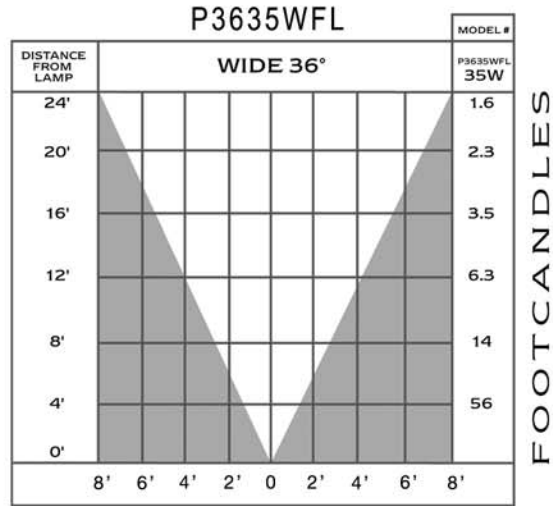

Old world craftsmanship. . .today's technology™

CAST Lighting PAR-36 LAMP PHOTOMETRICS

Applies to all CAST PAR-36 Well Lights