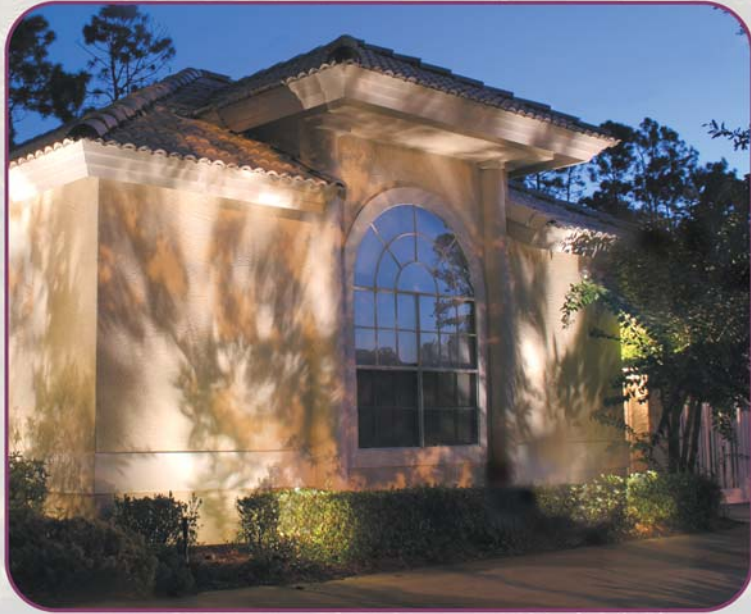

Why hire a professional to light your home?

For Beauty. . . . . Security. . . . .

**Professional Low Voltage Landscape Lighting**  
beautifully illuminates your home and property while  
increasing safety, security and nighttime enjoyment.

## ..... Romance.

Call us today for a free demonstration of a state-of-the-art CAST Landscape Lighting System. Our designers and installers will work with you to achieve breathtaking results. Systems start at \$2,500.