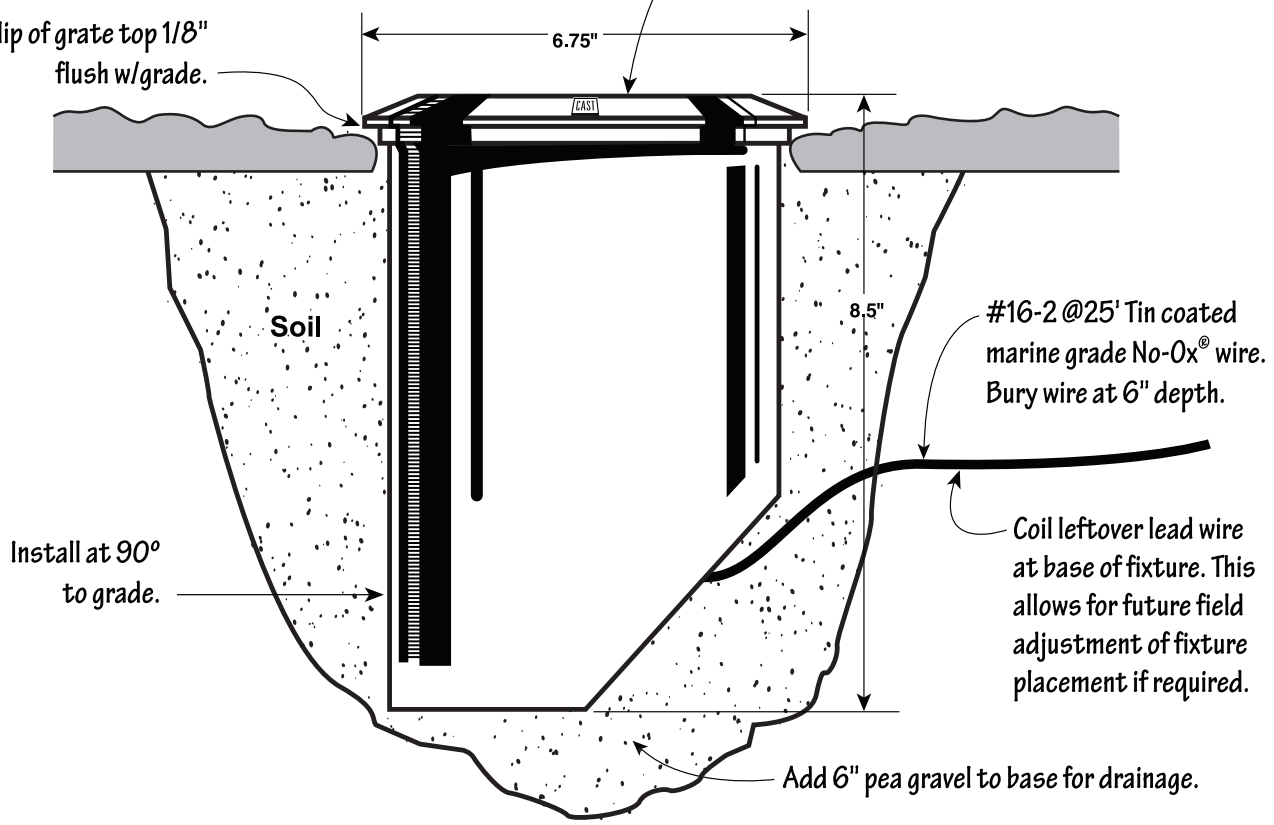

CAST PAR-36 WELL LIGHT w/GRATE – CWLWFLLEAD & CWLG1CB

Project: _____ Date: _____
 Fixture Type: _____ Quantity: _____
 Specifier: _____

Optional CWLGLENS glass grate lens.

Extremely durable solid sand cast 88-6-3-2 bronze grate. Requires 8-32 hex head wrench for installation.

Must operate lamp between 10.5 -12.0 volts. Optimal range is 10.8 to 11.3. Check voltage with digital multi-meter.

Keep lip of grate top 1/8" flush w/grade.

Drawing not to scale

Plan Symbol:

Notes

- Requires PAR-36 lamp (incl.-35W, WFL)
- Max. lamp rating 50W
- Do not install in low-lying areas where water