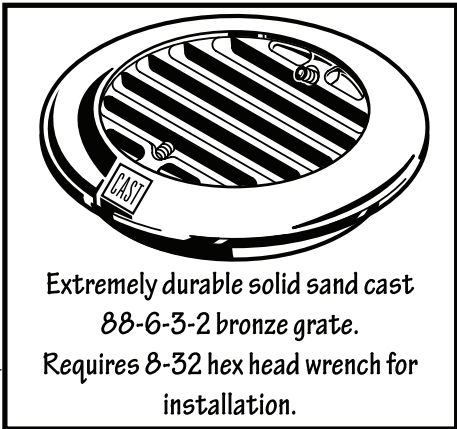

CAST PAR-36 WELL LIGHT w/GRATE – CWLWFLLEAD & CWLG1CB

Project: _____ Date: _____
 Fixture Type: _____ Quantity: _____
 Specifier: _____

Optional CWLGLENS glass grate lens.

Extremely durable solid sand cast 88-6-3-2 bronze grate. Requires 8-32 hex head wrench for installation.

Must operate lamp between 10.5 -12.0 volts. Optimal range is 10.8 to 11.3. Check voltage with digital multi-meter.

Keep lip of grate top 1/8" flush w/grade.

Drawing not to scale

Plan Symbol:

Notes

- Requires PAR-36 lamp (incl.-35W, WFL)
- Max. lamp rating 50W
- Do not install in low-lying areas where water