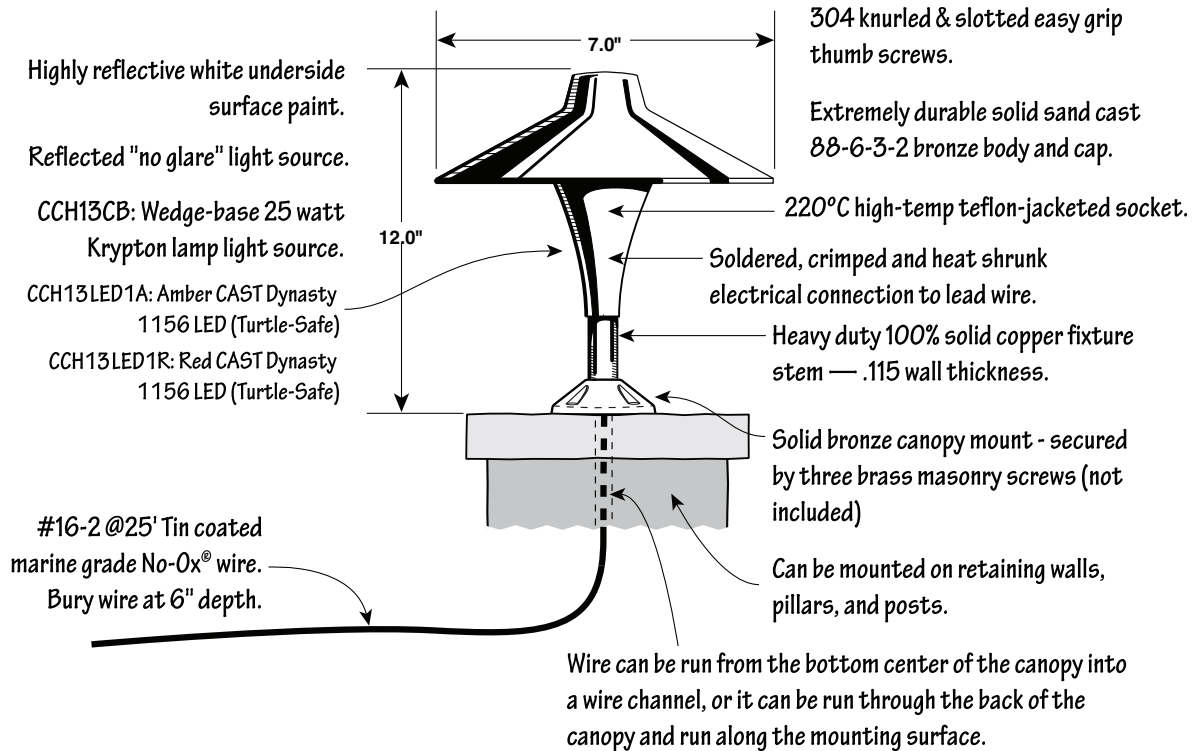

CAST SMALL CANOPY-MOUNT CHINA HAT AREA/PATH LIGHT

Project: _____ Date: _____
 Fixture Type: _____ Quantity: _____
 Specifier: _____

Drawing not to scale

CCH13CB: Must operate lamp between 10.5 -12.0 volts AC. Optimal range is 10.8 to 11.3. Check voltage with digital multi-meter.

CCH13LED1: LED operates between 10.5 -24.0 volts AC or DC. Check voltage with digital multi-meter.

Notes

- CCH13CB: Requires S8 Wedge Base Lamp (incl. 25w) Max. lamp rating 35 watts
- CCH13LED1A: Amber; CCH13LED1R: Red
- Typical spacing 10' to 15'
- Use Sprinkler Shield (CSPRS) if needed
- Refer to product installation sheet prior to installation

OPTIONS

- ✘ Mounting Canopy (CFM1CB) (incl.)
- Standard Mounting Stake (CMS1CB)
- Long Mounting Stake (CLMS1CB)
- Heavy Duty Mounting Stake (CHMS1CB)
- Replacement Stem (XCBPSTEM_____)
- Telescopic Stem (CWTR_____)
- Sprinkler Shield (CSPRS)