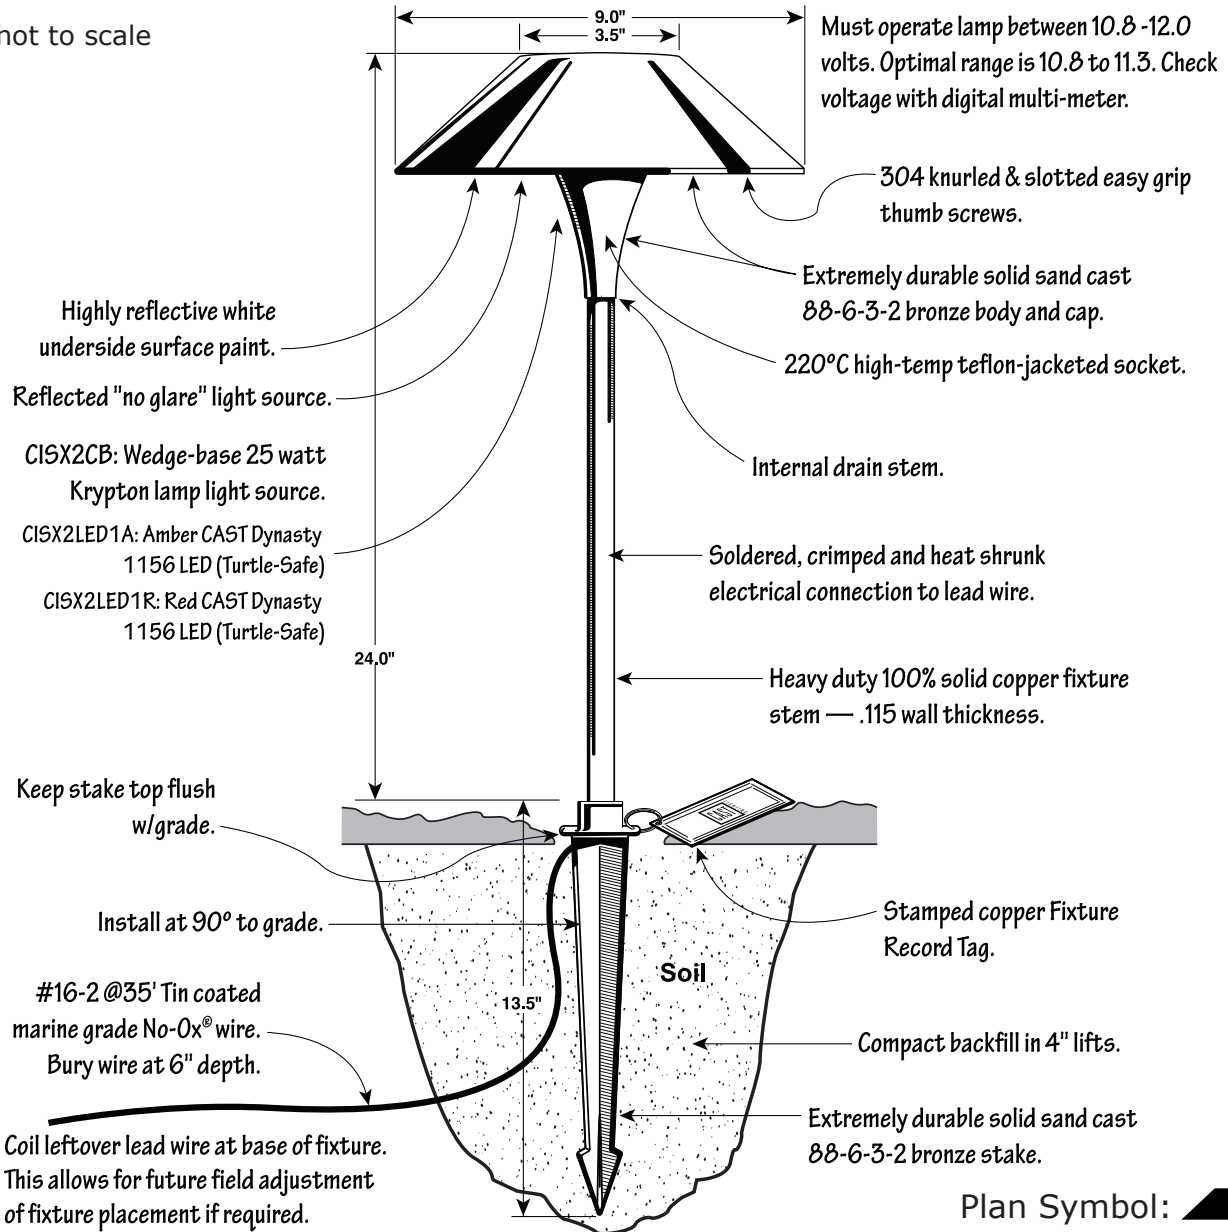

**CAST INSIGNIA SERIES LARGE CHINA HAT AREA/PATH LIGHT**

Project: \_\_\_\_\_ Date: \_\_\_\_\_  
 Fixture Type: \_\_\_\_\_ Quantity: \_\_\_\_\_  
 Specifier: \_\_\_\_\_  
 Custom Embossed Art: \_\_\_\_\_

Drawing not to scale

**Notes**

- CISX2CB: Requires S8 Wedge Base Lamp (incl. 25w) Max. lamp rating 35 watts
- CISX2LED1A: Requires CAST Dynasty® 1156 LED Amber; CISX2LED1R: {same} Red
- Typical spacing 10' to 15'
- Use Sprinkler Shield (CSPRS) if needed
- Refer to product installation sheet prior to installation