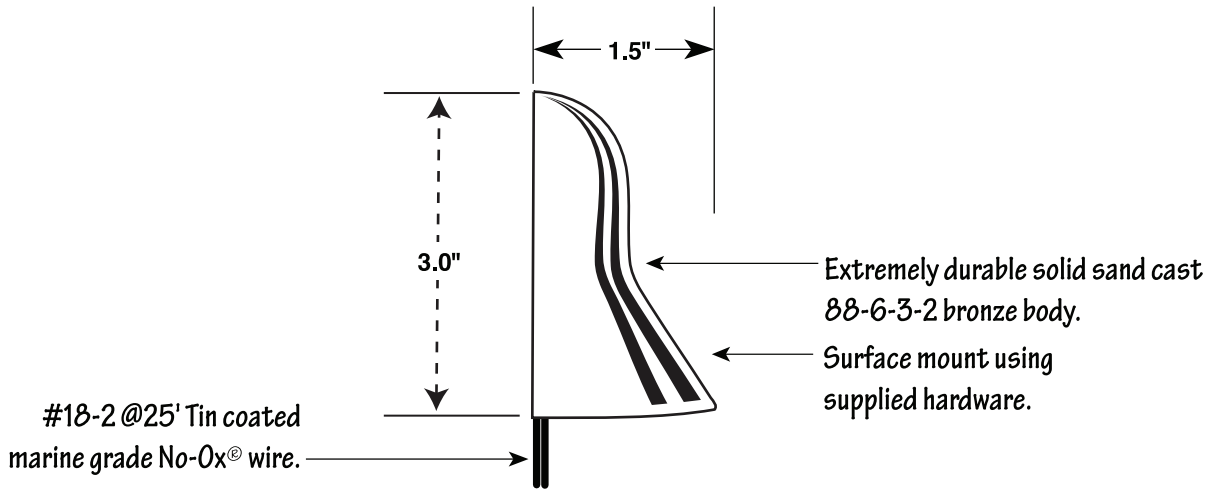

CAST SAVANNAH DECK LIGHT – CDL2CB

Project: _____ Date: _____
Fixture Type: _____ Quantity: _____
Specifier: _____

Drawing not to scale

Must operate lamp between 10.8 -12.0 volts. Optimal range is 10.8 to 11.3V. Check voltage with digital multi-meter.

Plan Symbol:

Notes

- Requires T-5 Wedge Base Lamp (included-12W; max. rating-20W)
- Typical spacing 6' to 10'
- Downward orientation only
- Refer to product installation sheet prior to installation