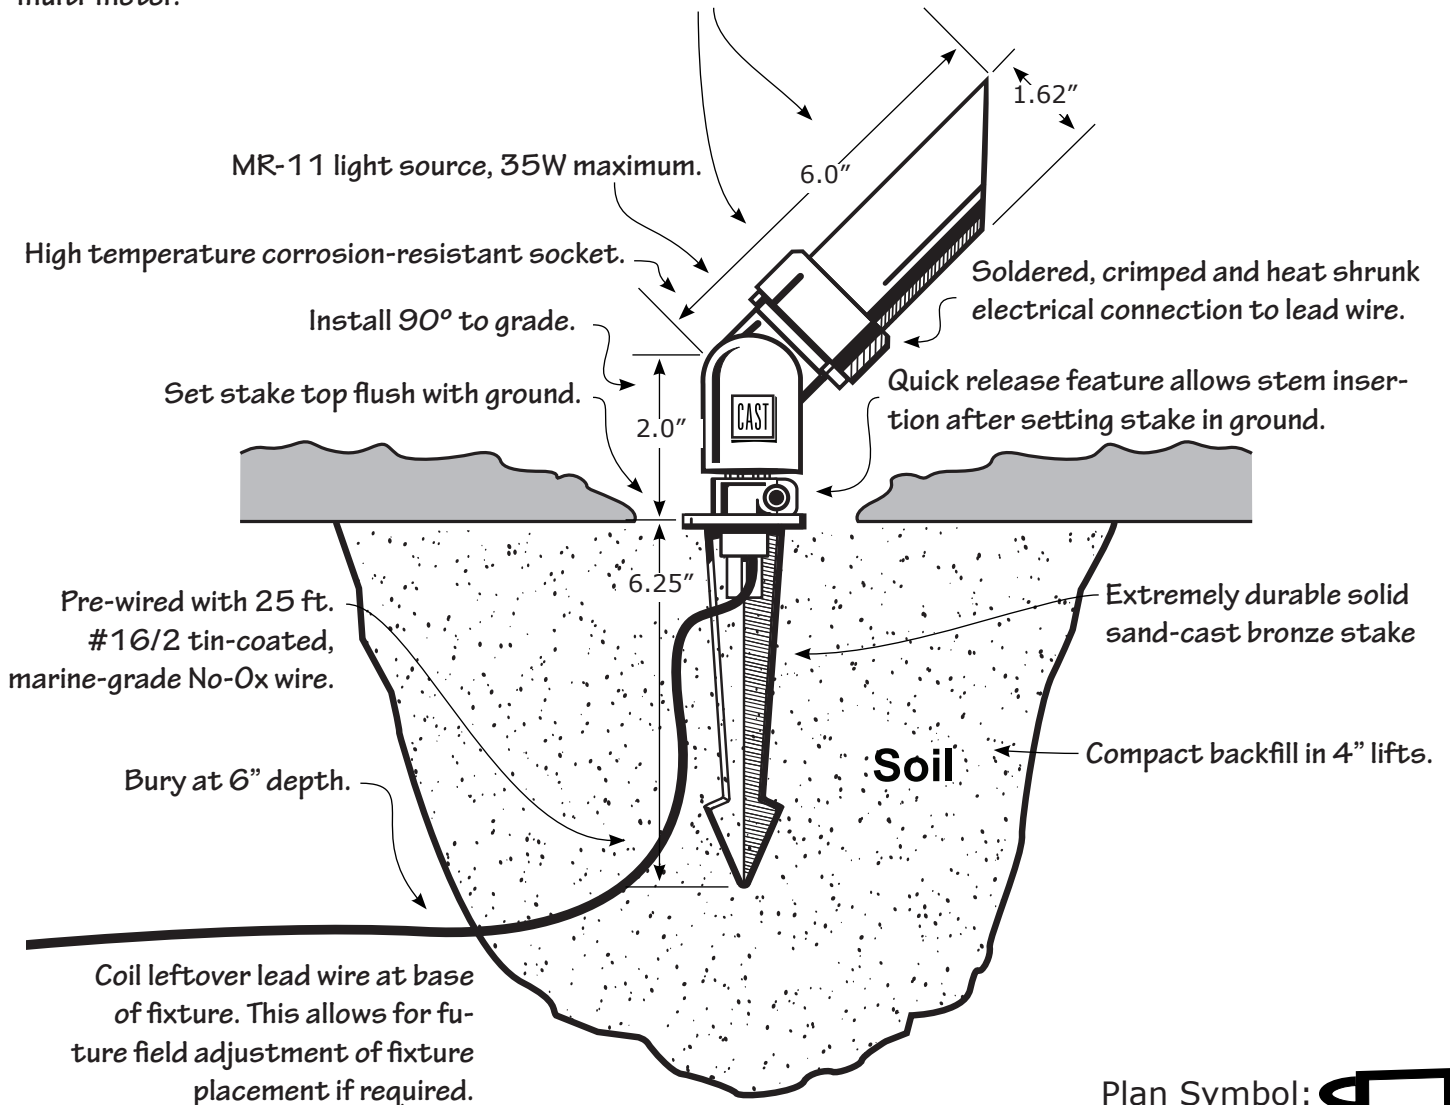

**CAST MR-11 BULLET LIGHT – CBL5CB**

Project: \_\_\_\_\_ Date: \_\_\_\_\_  
 Fixture Type: \_\_\_\_\_ Quantity: \_\_\_\_\_  
 Specifier: \_\_\_\_\_

Drawing not to scale

Optimal voltage is 10.8 to 11.3 volts. Check voltage with digital multi-meter.

Extremely durable solid sand-cast bronze body and copper shroud.

Plan Symbol:

**Notes**

- Requires MR-11 (not included)
- Max. lamp rating 35 watts
- Use only covered MR-11 lamps
- Orient upwards unless protected from rain
- Refer to product installation sheet prior to installation

**MOUNTING OPTIONS**

- ✳ Small Mounting Stake (CMS5CB) (incl)
- ☐ MR-11 Mounting Canopy (XCBPTMC2)

**LENS OPTIONS**

- ☐ Optical Spread Lens (COSL11)
- ☐ Optical Linear Spread Lens (COLL11)
- ☐ Optical Frosted Lens (COFL11)
- ☐ Hexcell Louver (CXL2)