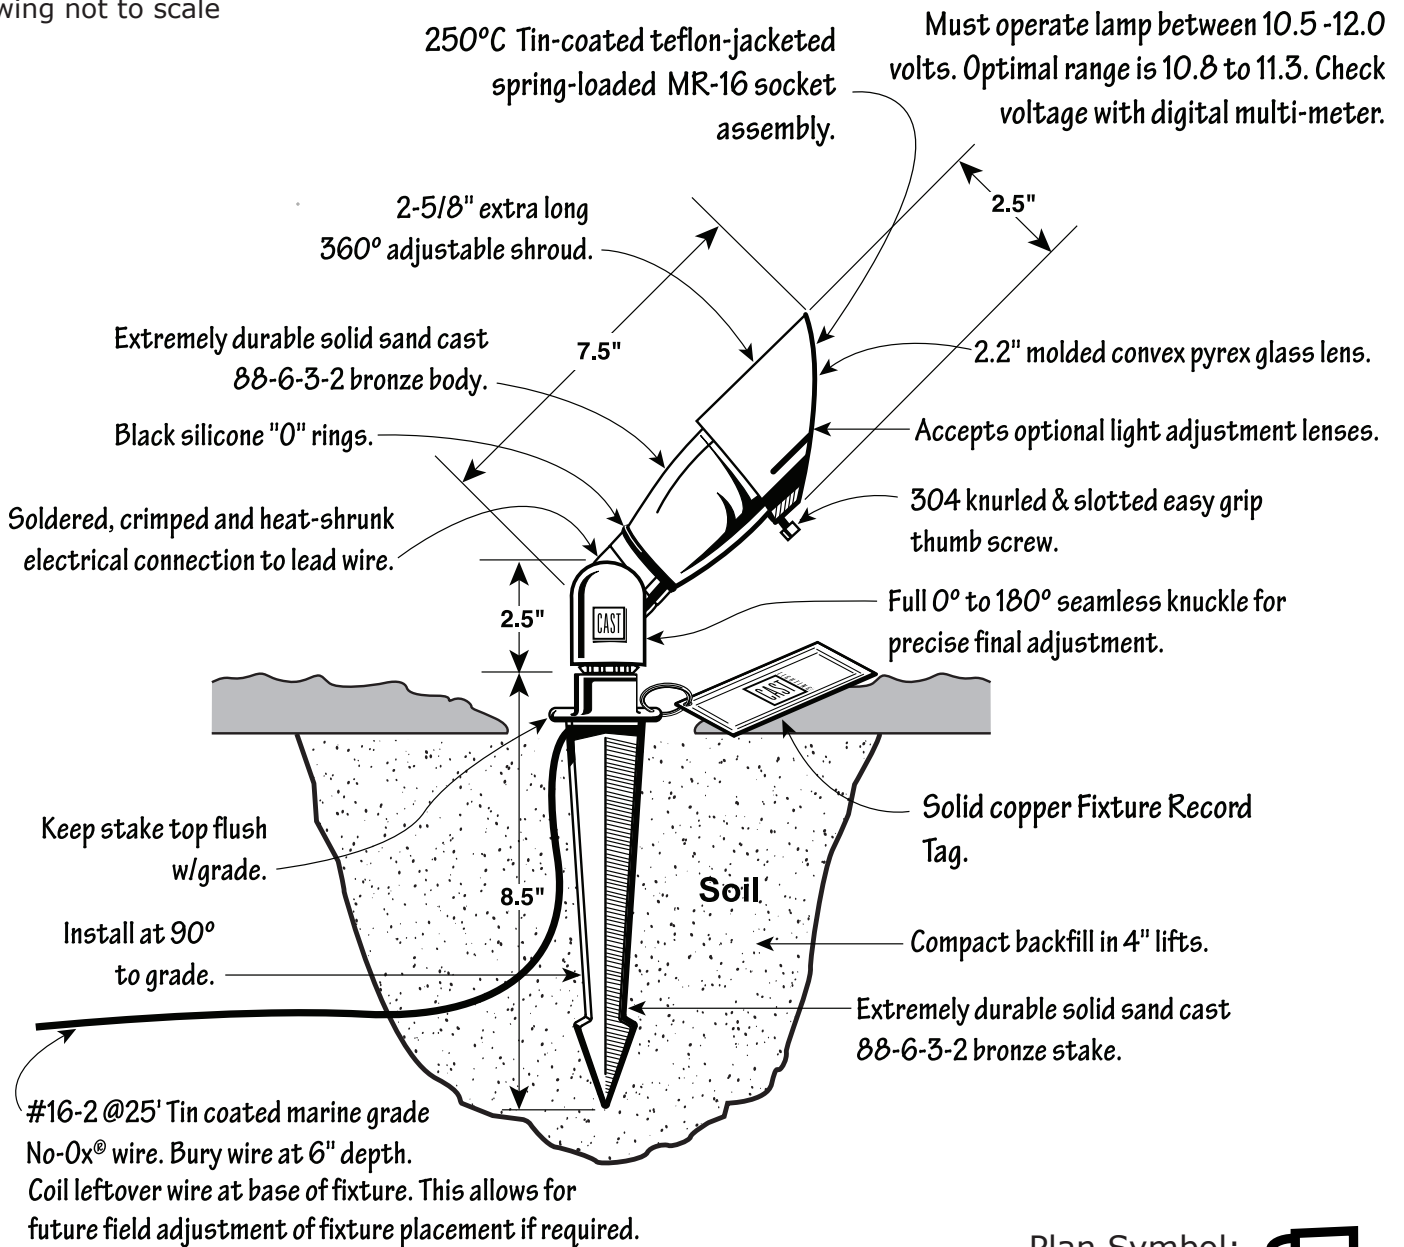

CAST MR-16 BULLET LIGHT – CBL1CB

Project: _____ Date: _____
 Fixture Type: _____ Quantity: _____
 Specifier: _____

Drawing not to scale

Plan Symbol:

Notes

- Requires MR-16 (not included)
- Max. lamp rating 50 watts
- Orient facing upwards only
- Do not mount in trees (use CCT1C)
- Refer to product installation sheet prior to installation

MOUNTING OPTIONS

- Mounting Canopy (CFM1CB)
- Standard Mounting Stake (CMS1CB) (incl.)
- Long Mounting Stake (CLMS1CB)
- Heavy Duty Mounting Stake (CHMS1CB)
- Stem/Riser (CBFR_____)
- Telescopic Stem/Riser (CBTR_____)

LENS OPTIONS

- Optical Spread Lens (COSL)
- Optical Linear Spread Lens (COLL)
- Optical Frosted Lens (COFL)
- Hexcell Louver (CXL1)