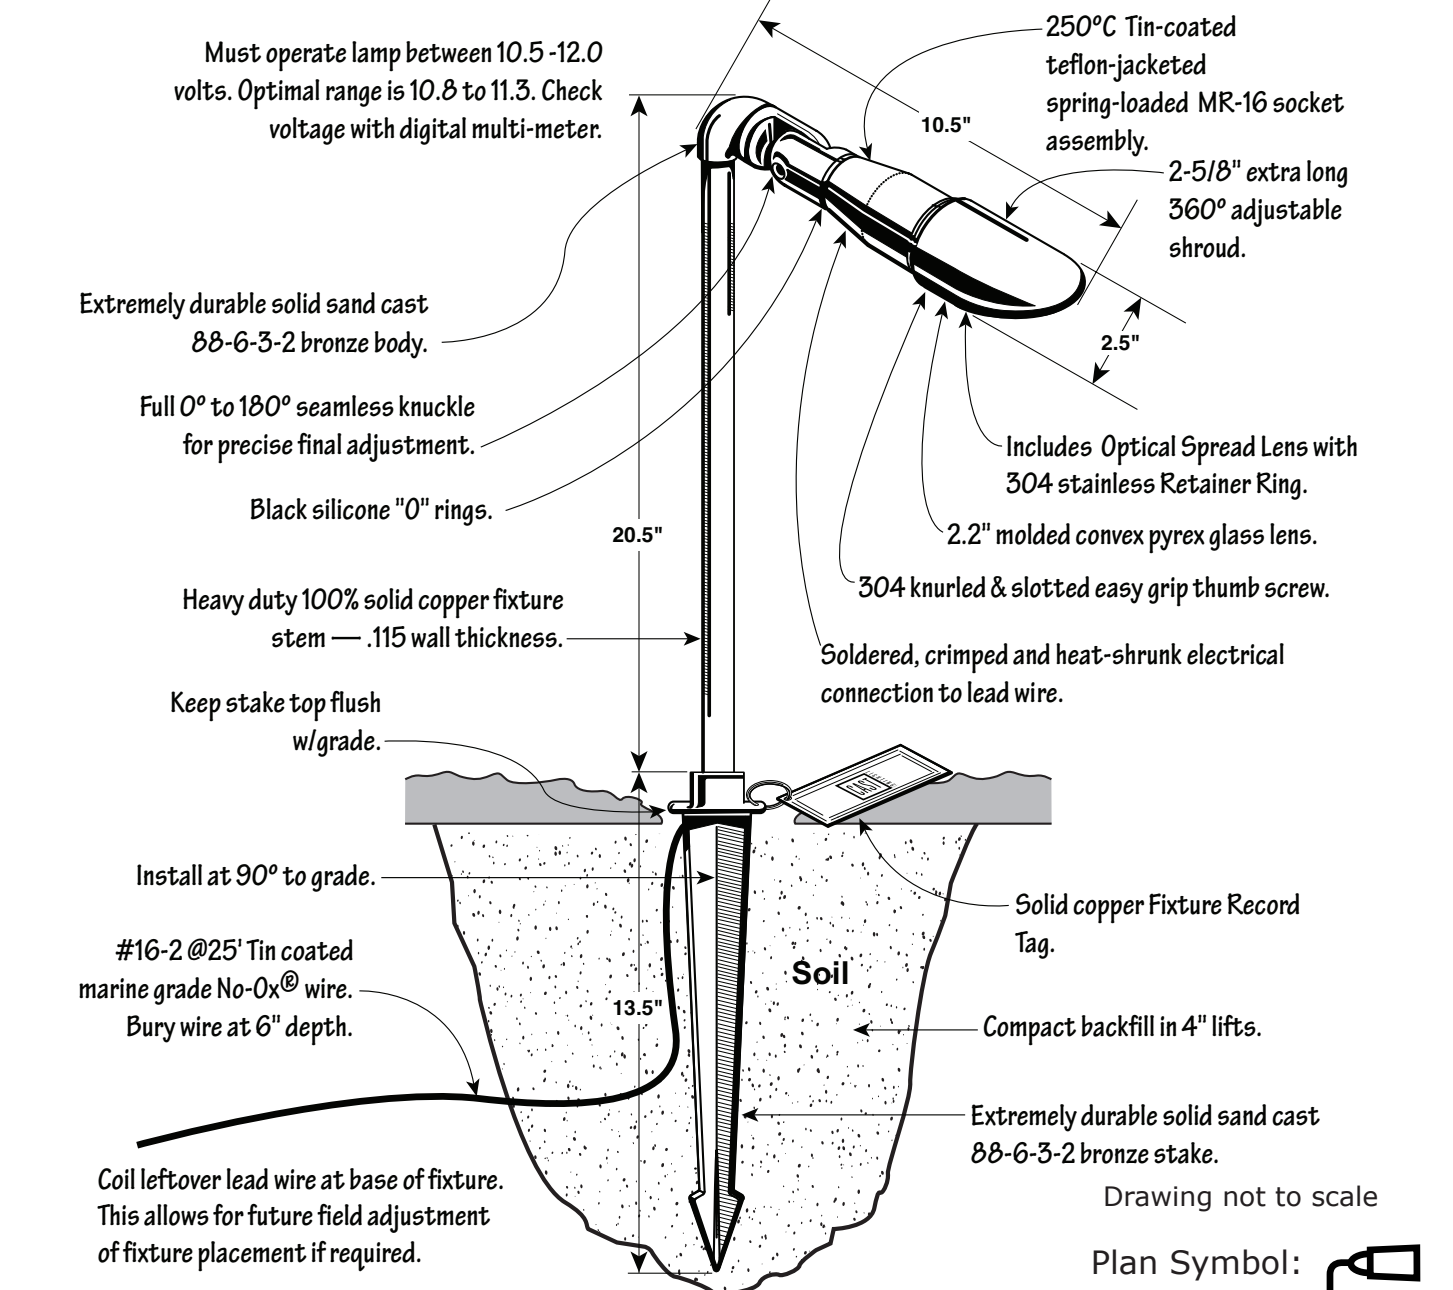

CAST MR-16 BULLET AREA LIGHT – CBAL1CB

Project: _____ Date: _____
 Fixture Type: _____ Quantity: _____
 Specifier: _____

Notes

- Requires MR-16 (not included)
- Max. lamp rating 50 watts
- Use only covered MR-16 lamps
- Typical spacing 15' to 20'
- Refer to product installation sheet prior to installation

MOUNTING OPTIONS

- Mounting Canopy (CFM1CB)
- Standard Mounting Stake (CMS1CB)
- Long Mounting Stake (CLMS1CB) (incl.)
- Heavy Duty Mounting Stake (CHMS1CB)
- Replacement Stem (XCBPSTEM_____)
- Telescopic Stem (CWTR_____)

LENS OPTIONS

- Optical Spread Lens (COSL) (included)
- Optical Linear Spread Lens (COLL)
- Optical Frosted Lens (COFL)
- Hexcell Louver (CXL1)