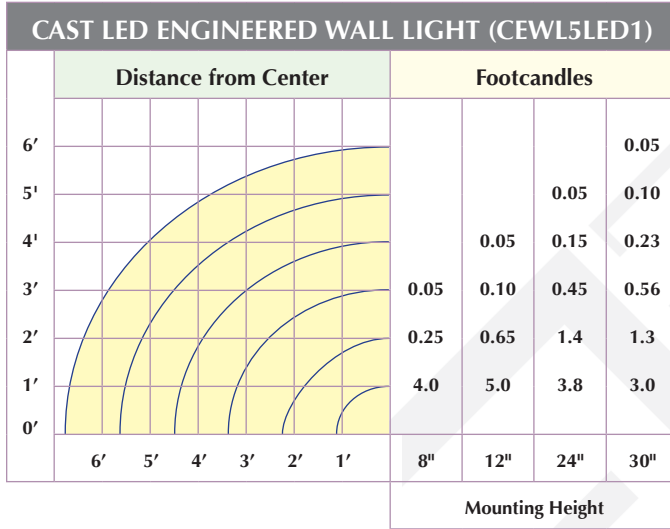

CAST Fixture Photometrics

CAST DECK LIGHT (CDL1CB)

FOOTCANDLES AT 24" ABOVE GRADE

Distance from Center	Footcandles	
	10W	20W
4'	.05	
3'	0.1	0.2
2'	0.3	0.7
1'	1.2	2.8

FOOTCANDLES AT 36" ABOVE GRADE

Distance from Center	Footcandles	
	10W	20W
4'	.05	
3'	0.05	0.1
2'	0.1	0.3
1'	0.4	0.9
0'	0.8	1.6

CAST SAVANNAH DECK LIGHT (CDL2CB)

FOOTCANDLES AT 24" ABOVE GRADE

Distance from Center	Footcandles	
	10W	20W
4'	.05	.1
3'	0.2	0.5
2'	1.0	2.3
1'	2.8	6.5

FOOTCANDLES AT 36" ABOVE GRADE

Distance from Center	Footcandles	
	10W	20W
4'	.05	.1
3'	0.1	0.2
2'	0.4	0.9
1'	0.8	1.9
0'	1.2	2.8

CAST WALL WASH (CWW1CB)

Distance from Center	Footcandles		
	2'	4'	6'
12'			0.1
10'		0.1	0.2
8'	0.1	0.3	0.4
6'	0.4	0.7	0.6
4'	1.2	1.4	1.0
2'	5.0	3.3	2.0

Distance from Wall

CAST NICHE LIGHT (CNL1CB)

Distance from Center	Footcandles		
	4'	8'	12'
12'			0.05
10'			0.1
8'	0.2	0.1	0.1
6'	0.3	0.2	0.2
4'	0.5	0.3	0.2
2'	1.0	0.4	0.2

Mounting Height

CAST ENGINEERED WALL LIGHT (CEWL5CB)

Distance from Center	Footcandles			
	8"	12"	24"	30"
6'				0.03
5'			0.05	0.04
4'	0.05	0.1	0.1	0.1
3'	0.05	0.1	0.3	0.3
2'	0.2	0.4	0.8	0.8
1'	3.5	3.0	2.2	1.2

Mounting Height

CAST PATH LIGHTS

Distance from Center	CCH1CB	CCH2CB	CCH5CB	CMU1CB	CMU2CB	CNO1CB	CSA1CB	
	8'							0.1
6'	0.1	0.1		0.1	0.1	0.1	0.3	
4'	0.3	0.5	0.1	0.2	0.5	0.2	0.9	
2'	2	2.4	0.5	2	3	2	5.4	

CAST Fixture Photometrics