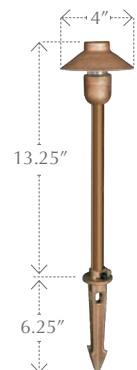

Features:

- ▶ Solid bronze hat, vase and stake
- ▶ Heavy-gauge copper stem
- ▶ Thick-walled borosilicate glass lamp enclosure
- ▶ Pre-wired with 25' tin-coated No-Ox® marine grade wire
- ▶ High-temp socket
- ▶ Spider Splice® ready

Uses:

Suitable for lighting walkways, planting beds, planters and niche applications.

Construction:

Solid bronze hat, vase and stake; heavy-gauge copper stem; 25' tin-coated #16-2 No-Ox® marine-grade wire; borosilicate lamp enclosure.

For more info on bronze:

www.cast-lighting.com/art-bronze.html

Warranty:

Lifetime warranty on all components.
No warranty on incandescent lamp.
4-year warranty on LED lamp.

Dimensions:

13.25" tall x 4" wide
Stake: 6"

Lamp Specifications:

CCH5CB: 12v Wedge Base Krypton (25w max.) (included).

CCH5LED1: CAST Dynasty® 1156 LED (included)

Listing:

U.L 1838 Listed Low Voltage Luminaire for wet locations

CCH5CB
CCH5LED1