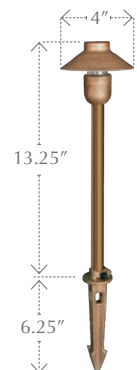

Features:

- ▶ Solid bronze hat, vase and stake
- ▶ Heavy-gauge copper stem
- ▶ Thick-walled borosilicate glass lamp enclosure
- ▶ Pre-wired with 25' tin-coated No-Ox® marine grade wire
- ▶ High-temp socket
- ▶ Spider Splice® ready

Uses:

Suitable for lighting walkways, planting beds, planters and niche applications.

For more info on design approaches:

www.cast-lighting.com/articles.html

Construction:

Solid bronze hat, vase and stake; heavy-gauge copper stem; 25' tin-coated #16-2 No-Ox® marine-grade wire; borosilicate lamp enclosure.

For more info on bronze:

www.cast-lighting.com/art-bronze.html

Warranty:

Lifetime warranty on all components.

Dimensions:

13.25" tall x 4" wide

Stake: 6"

Specifications:

Lamp: 12v JC Lamp (20w max.) 10w lamp included.

Listing:

U.L 1838 Listed Low Voltage Luminaire for wet locations

CCH5CB