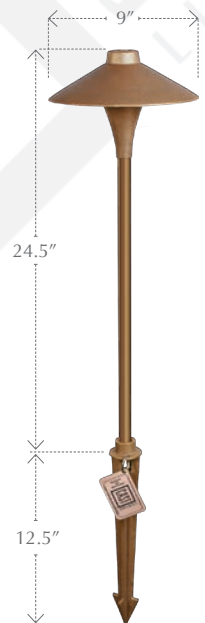

Listing:

U.L 1838 Listed Low Voltage Luminaire for wet locations

CCH2CB