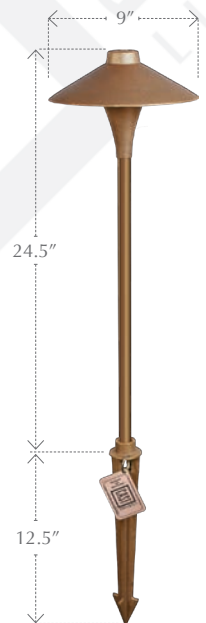

Features:

- ▶ Solid bronze hat, vase and stake
- ▶ Heavy-gauge copper stem
- ▶ Optional sprinkler guard
- ▶ Pre-wired with 35' tin-coated No-Ox® marine grade wire
- ▶ High-temp socket
- ▶ Includes Fixture Record Tag
- ▶ Spider Splice® ready

Uses:

Suitable for lighting walkways, planting beds, and other areas.

Construction:

Solid bronze hat, vase and stake; heavy-gauge copper stem; 35' tin-coated #16-2 No-Ox® marine-grade wire; Optional solid bronze and borosilicate sprinkler guard (CSPRS).

For more info on bronze:

www.cast-lighting.com/art-bronze.html

Warranty:

Lifetime warranty on all components.
No warranty on incandescent lamp.
4-year warranty on LED lamp.

Dimensions:

24" tall x 9.5" wide
Stake: 13.5"

Lamp Specifications:

CCH2CB: 12v Wedge Base Krypton (25w max.) (included).

CCH2LED1: CAST Dynasty® 1156 LED (included)

Listing:

U.L 1838 Listed Low Voltage Luminaire for wet locations

CCH2CB
CCH2LED1