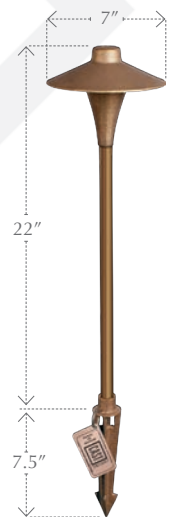

Listing:

U.L 1838 Listed Low Voltage Luminaire for wet locations

CCH1CB