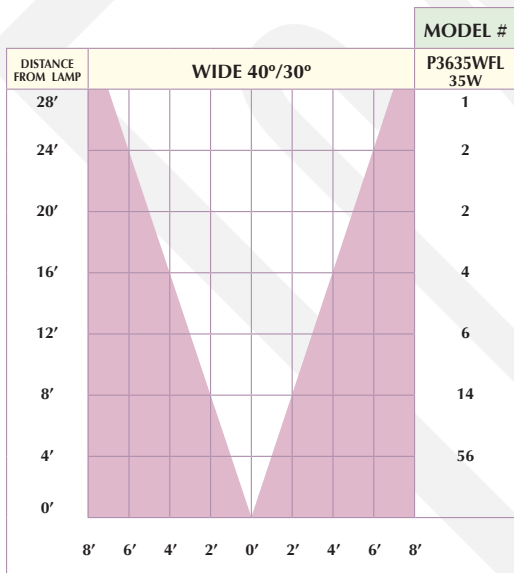

CAST PAR36 Photometrics