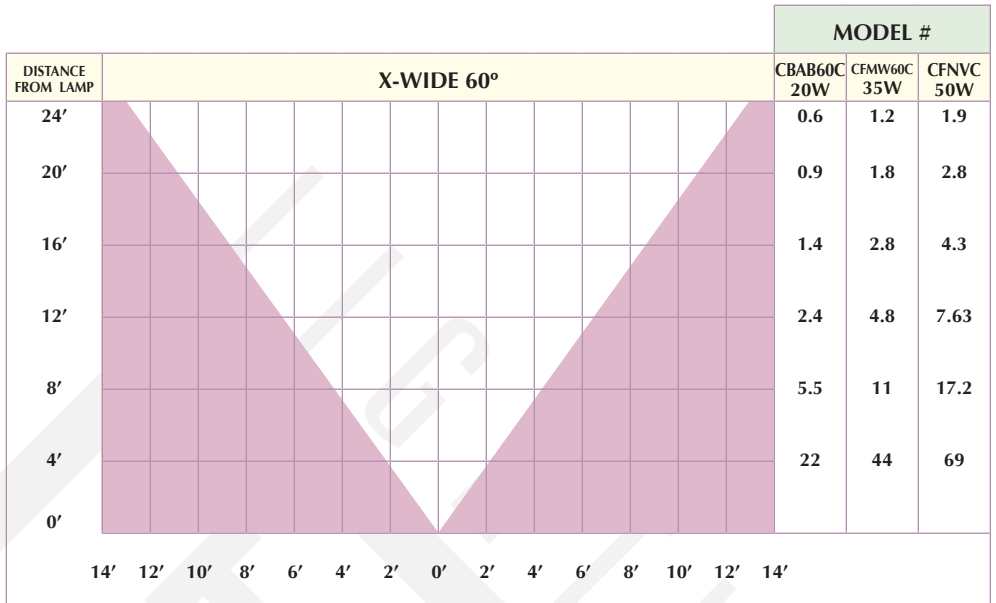

CAST MR-16 Photometrics