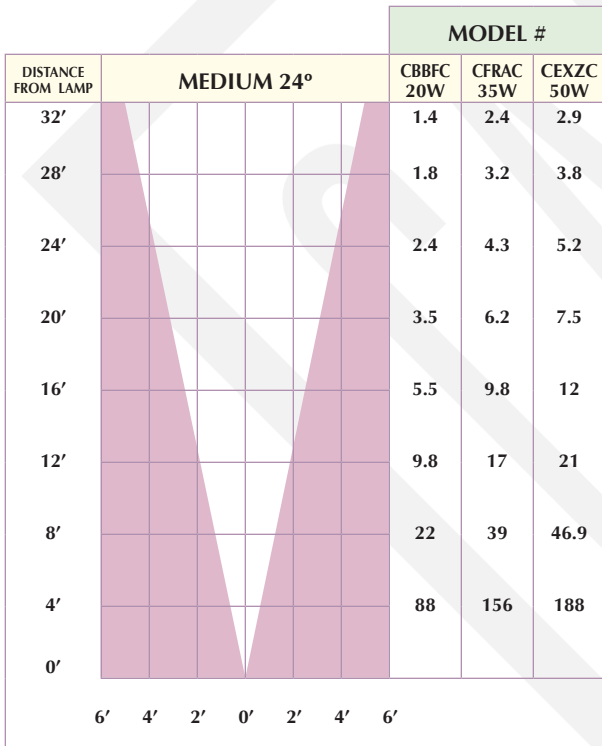

CAST MR-16 Photometrics