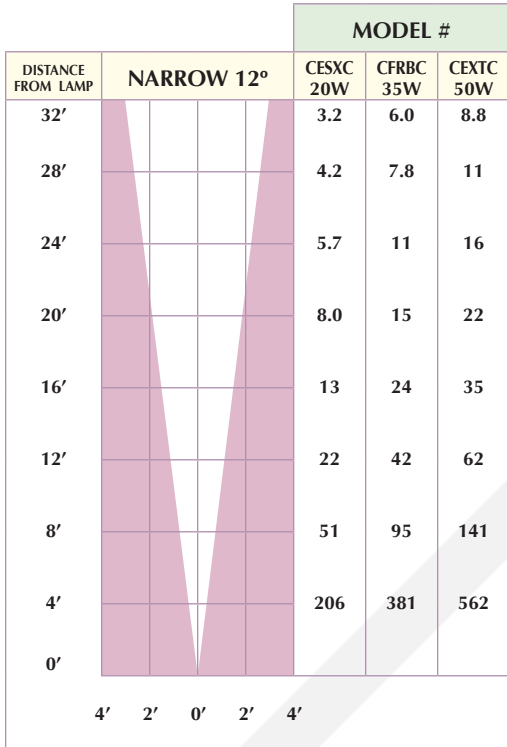

CAST MR-16 Photometrics