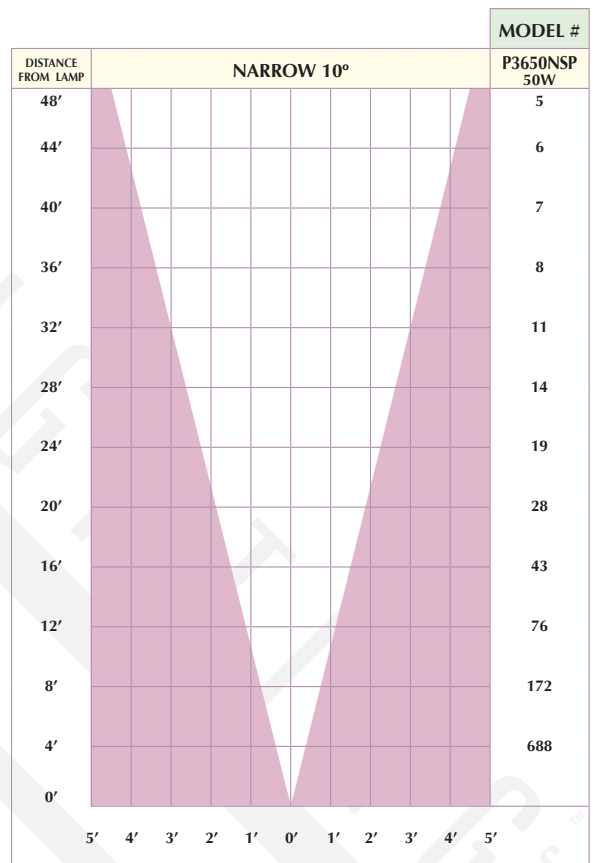

CAST PAR36 Photometrics