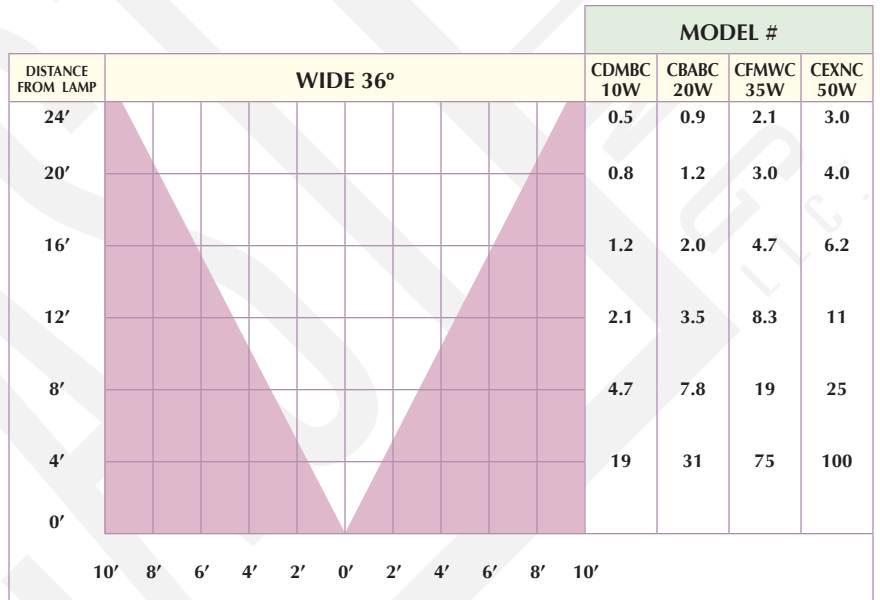

CAST MR-16 Photometrics